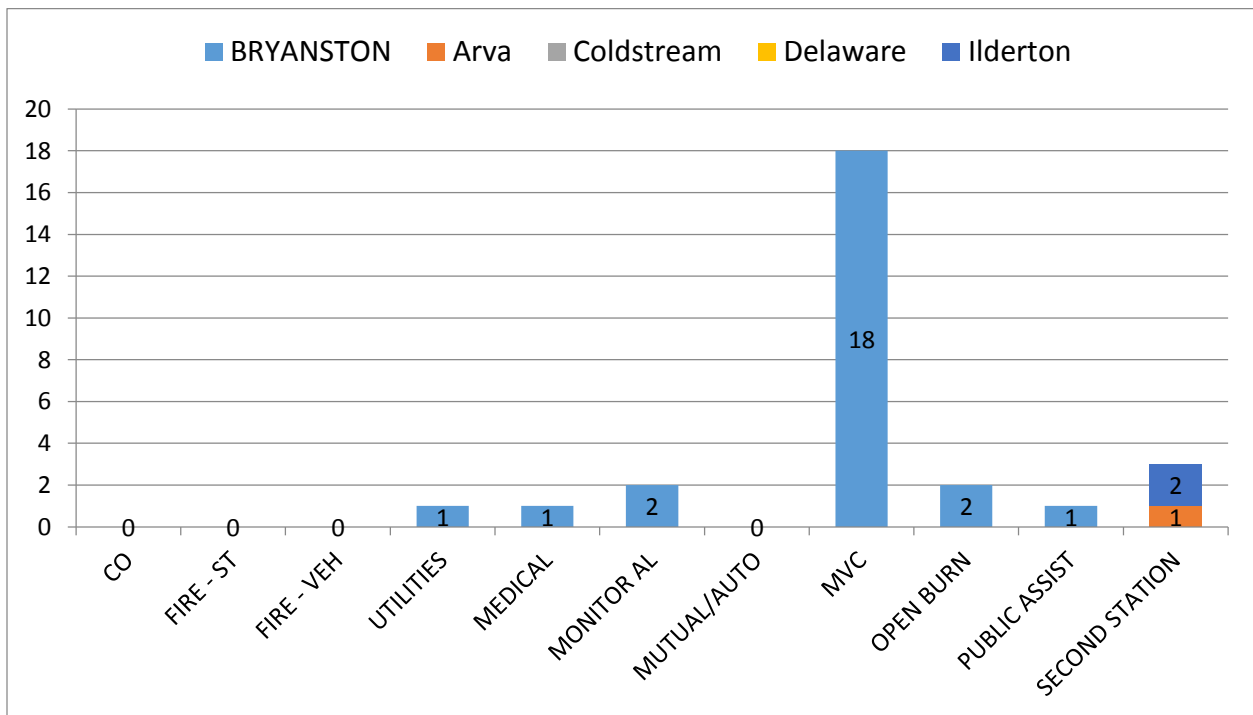

Schedule "A" – Comprehensive Breakdown of Call Volume and Response-type

Call Volume and Response-Type – Arva Station

Call Volume and Response-Type – Bryanston Station

Call Volume and Response-Type – Coldstream Station

Call Volume and Response-Type – Delaware Station

Call Volume and Response-Type – Ilderton Station