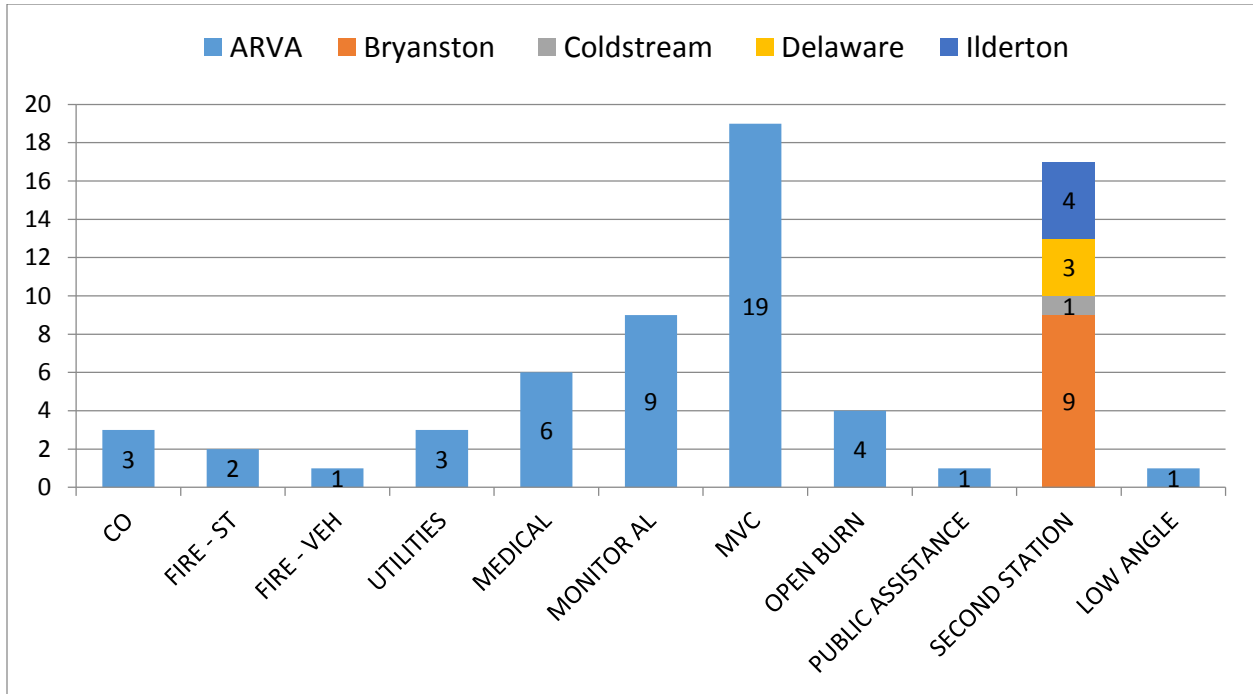

Schedule "A" – Comprehensive Breakdown of Call Volume and Response-type

Call Volume and Response-Type – Arva Station

Call Volume and Response-Type – Bryanston Station

Call Volume and Response-Type – Coldstream Station

Call Volume and Response-Type – Delaware Station

Call Volume and Response-Type – Ilderton Station