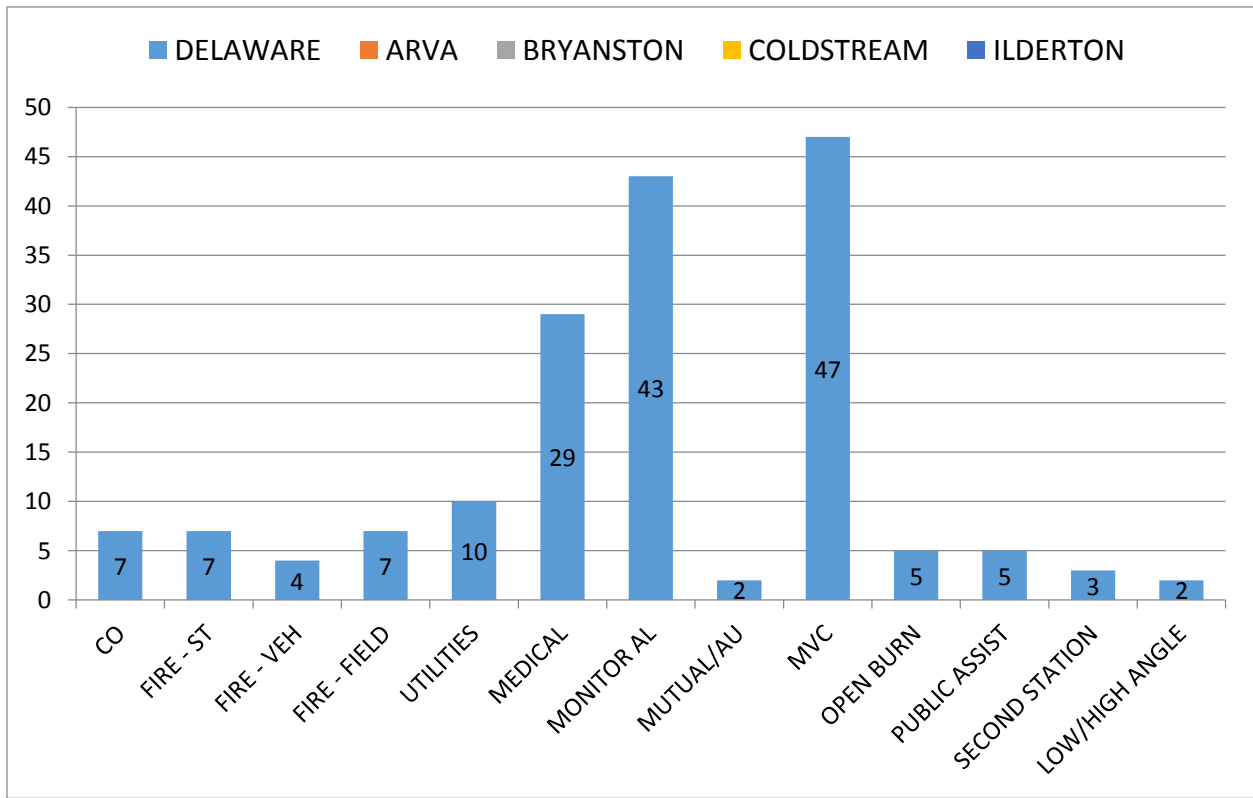

Schedule "A" – Comprehensive Breakdown of Call Volume and Response-type

Call Volume and Response-Type – Arva Station

Call Volume and Response-Type – Bryanston Station

Call Volume and Response-Type – Coldstream Station

Call Volume and Response-Type – Delaware Station

Call Volume and Response-Type – Ilderton Station