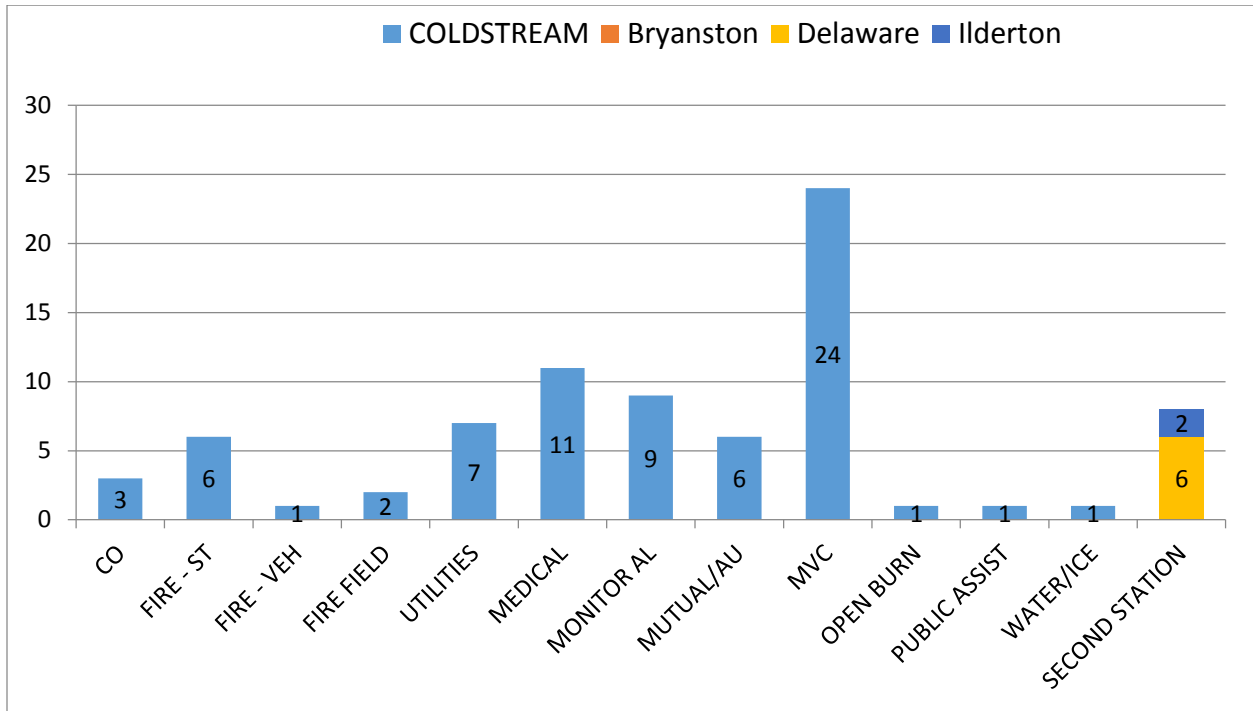

Schedule "A" – Comprehensive Breakdown of Call Volume and Response-type

Call Volume and Response-Type – Arva Station

Call Volume and Response-Type – Bryanston Station

Call Volume and Response-Type – Coldstream Station

Call Volume and Response-Type – Delaware Station

Call Volume and Response-Type – Ilderton Station