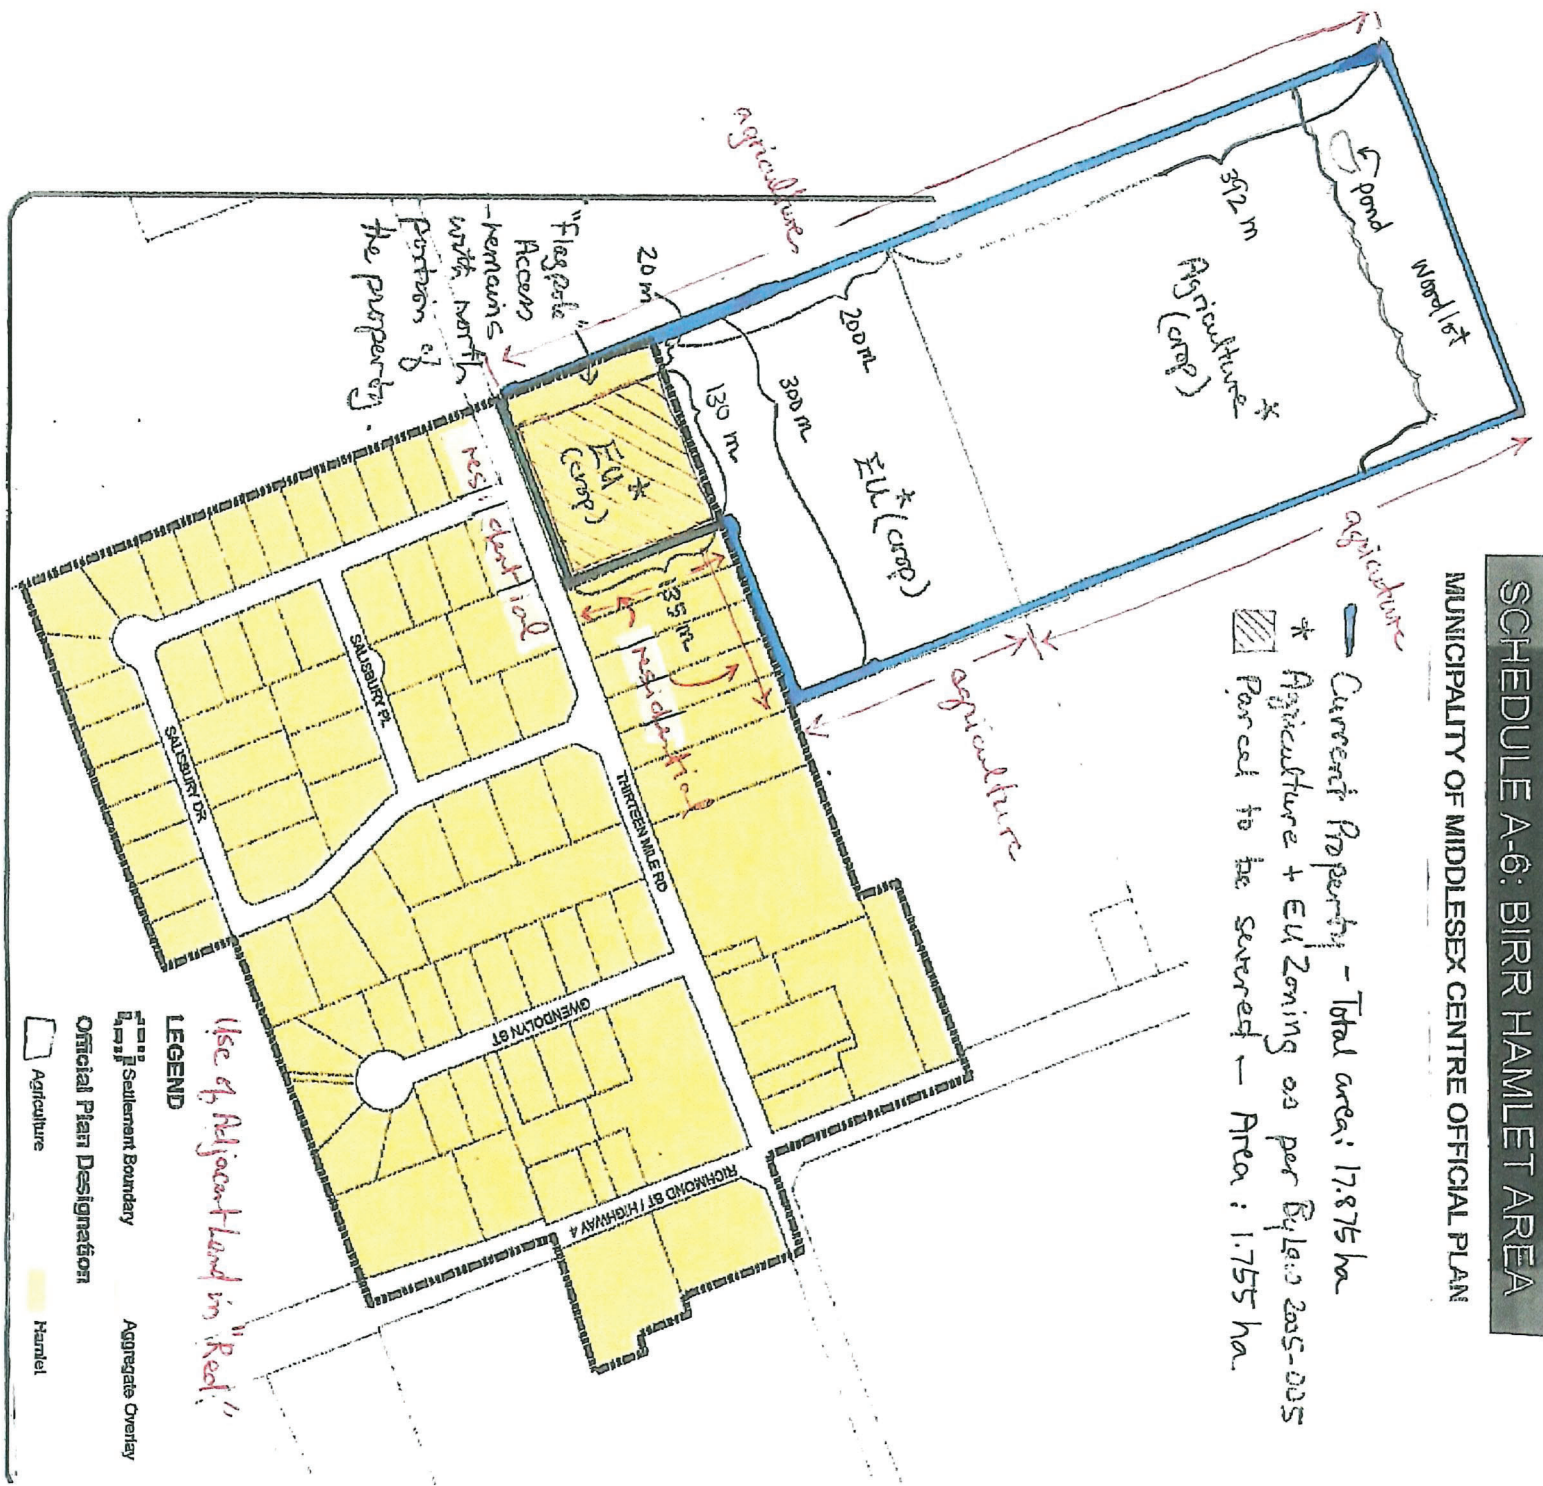

Schedule C : Sketch for Consent

**SCHEDULE A-6: BIRR HAMLET AREA**  
 MUNICIPALITY OF MIDDLESEX CENTRE OFFICIAL PLAN

- *Agriculture*
- Current Property - Total area: 17.875 ha
- \* Agriculture + EU Zoning as per Bylaw 2005-005
- ▨ Parcel to be saved — Area : 1.755 ha.

*Use of Adjacent Land in "Red"*

- LEGEND**
- Settlement Boundary
  - Aggregate Overlay
  - Official Plan Designation
  - Hamlet
  - Agriculture

NOTE: Schedules should be read in conjunction with applicable policies of the Plan and other Schedules.