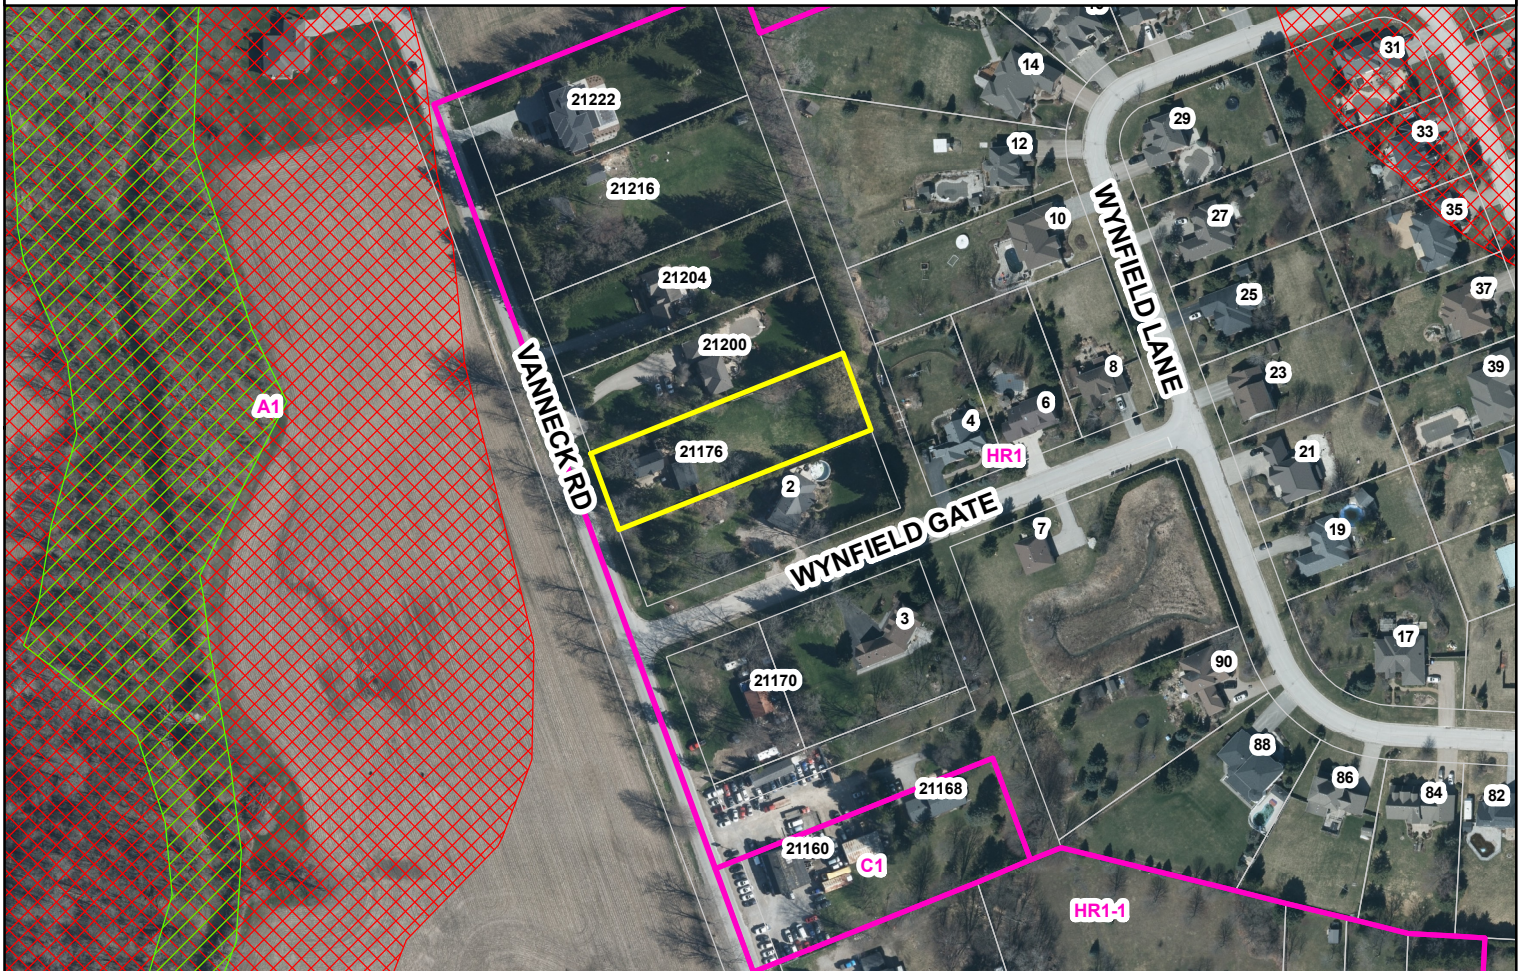

**middlesex
centre**
in the centre of it all

Location Map - Full Extent
ZBA 06/2023: Kori Paquette
21176 Vanneck Road

Legend

-  Lands to be rezoned from 'Hamlet Residential (HR1)' to 'Hamlet Residential Temporary Use (HR1)(t-1)'
-  Zone Boundary
-  Parcels

-  Significant Woodlands
-  CA Regulated Area