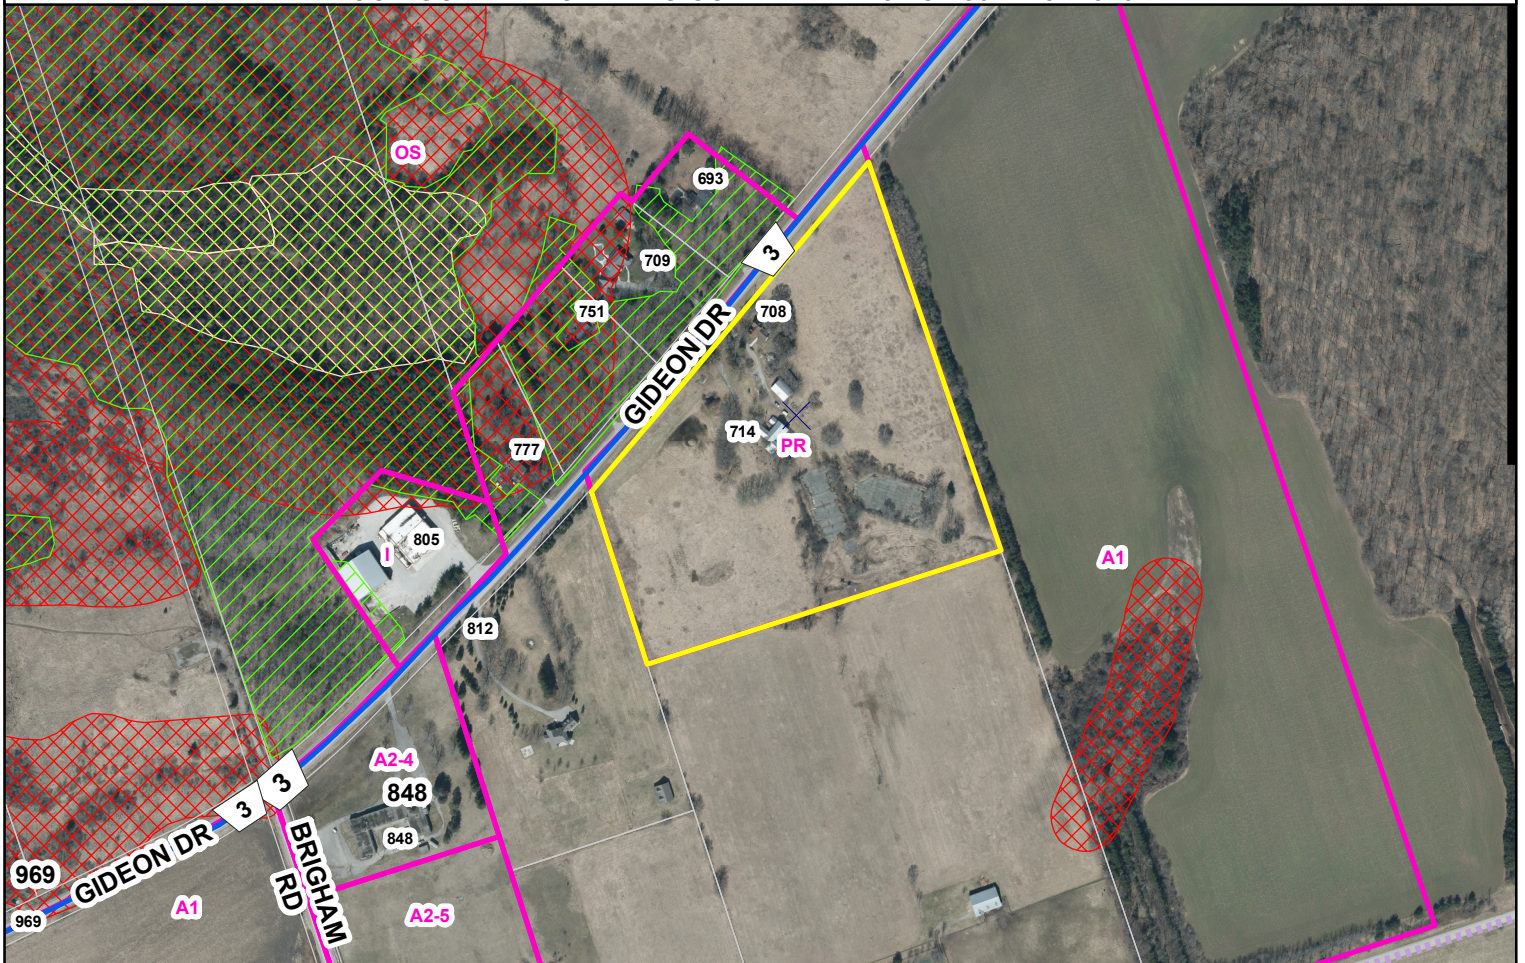

**middlesex  
centre**  
*in the centre of it all*

Location Map - Full Extent  
ZBA 07/2023 & OPA 62: HGLW INC.  
708 and 714 Gideon Drive  
CON GORE PT LOT A REG COMP PLAN 429 LOT 36 RP 34R540 PART 2

### Legend

-  Lands subject to OPA 62 and to be rezoned from 'Parks and Recreation (PR) Zone' to 'Parks and Recreation exception 10 (PR-10) Zone'
-  Zone Boundary
-  Parcels

-  Significant Woodlands
-  CA Regulated Area

### Road Classification

-  Arterial