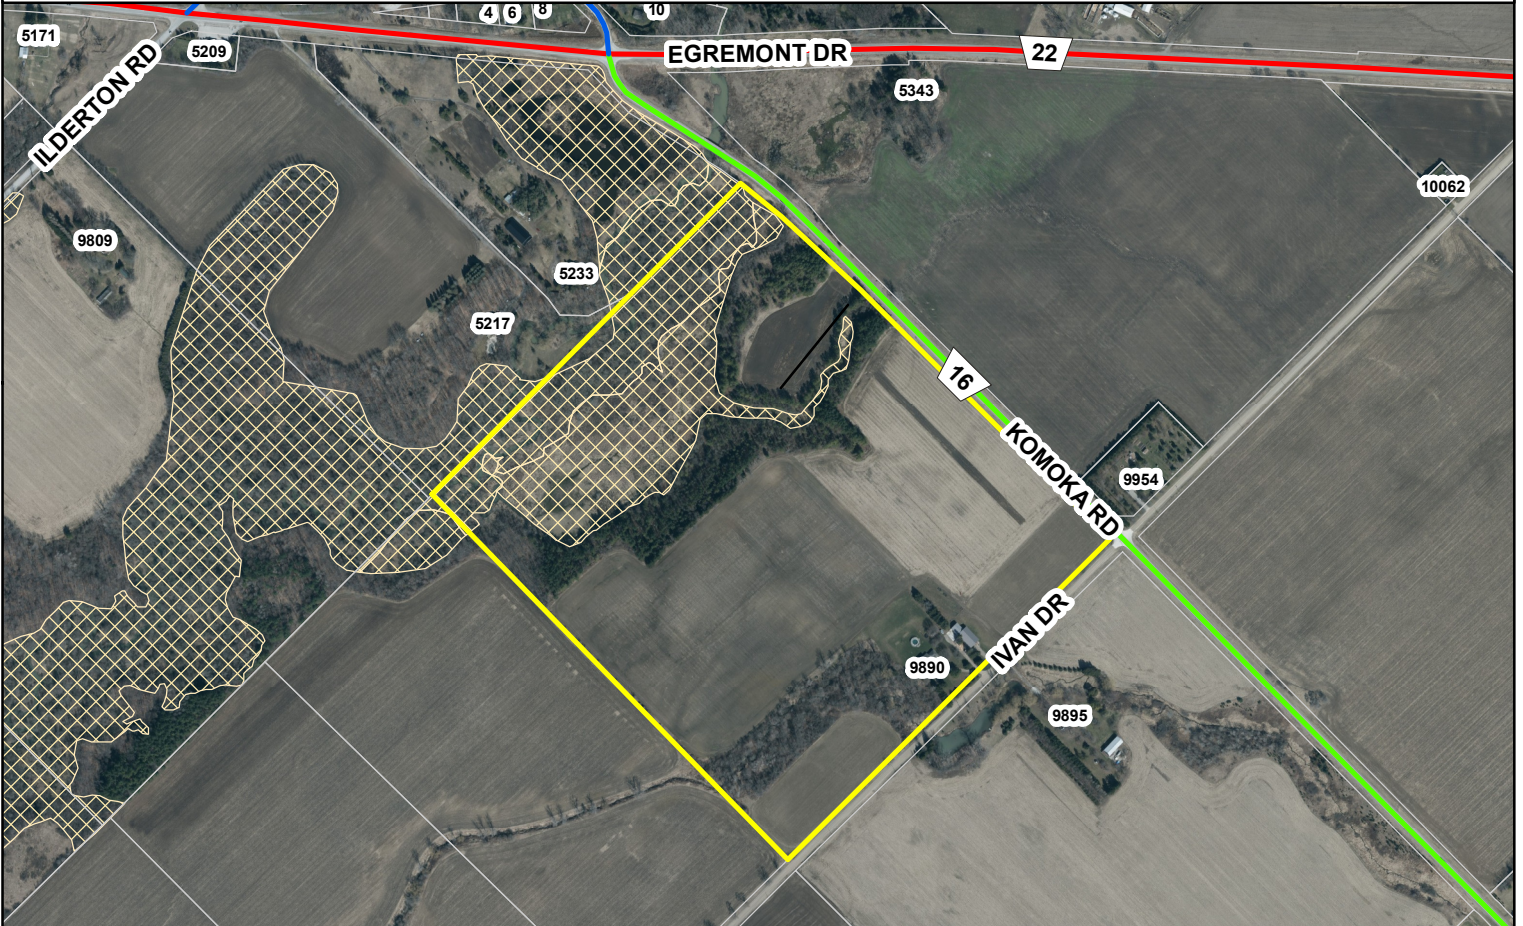

middlesex
centre
in the centre of it all

Location Map
A-20/2023: Pine View Acres Limited
9890 Ivan Dr

Legend

-  Subject Lands
-  Parcels
-  Wetlands (MNR 2013)

Road Classification

-  Four Lane Arterial
-  Collector
-  Arterial