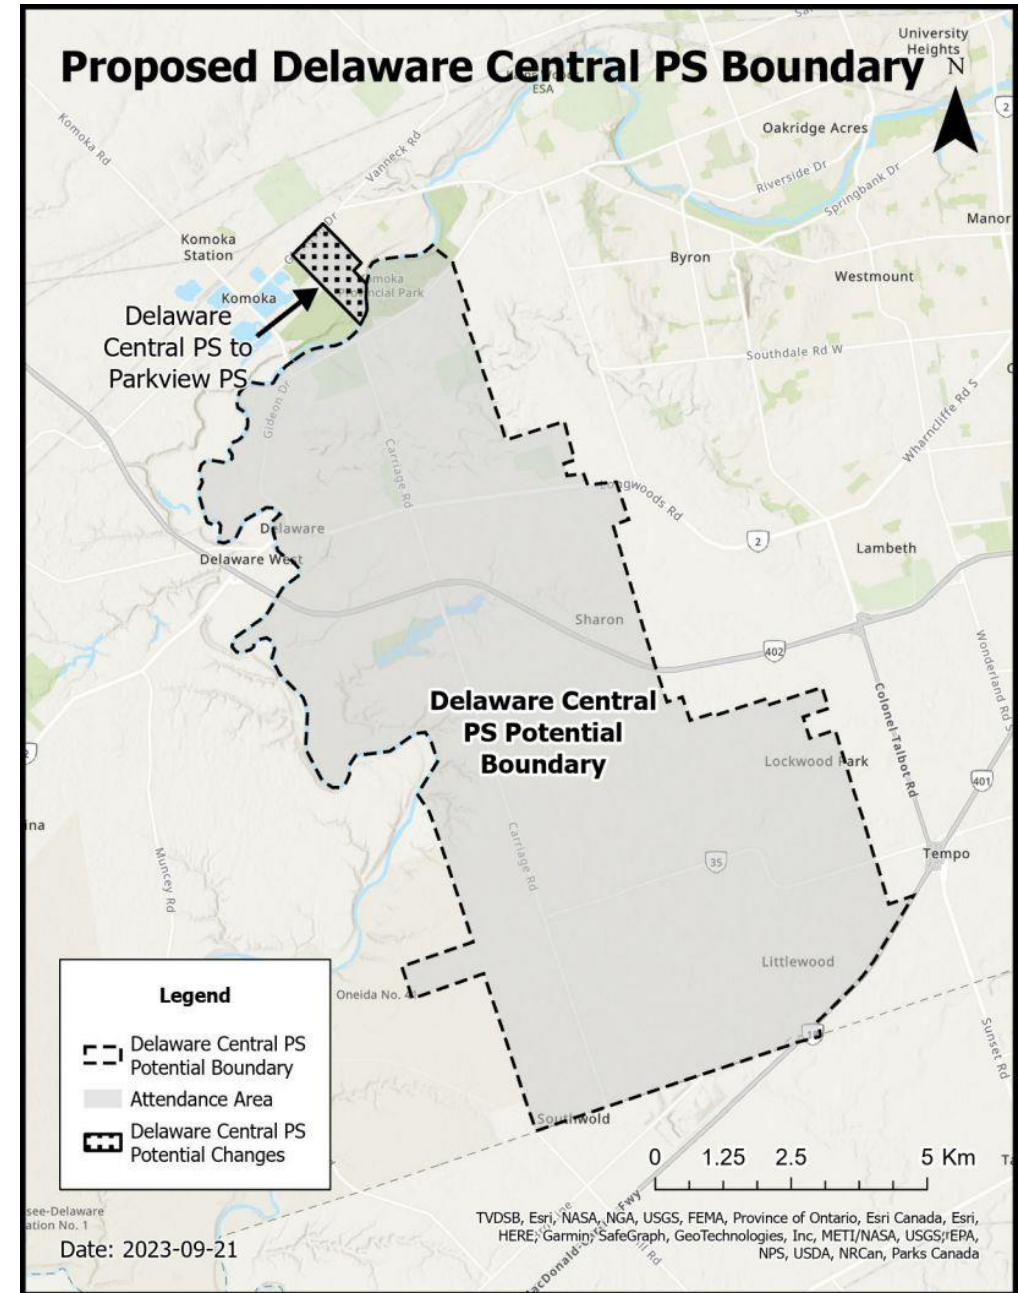

Attendance Area Review

Delaware Central PS

Separate from the enrolment cap, this review seeks to permanently accommodate all students residing in Komoka-Kilworth at Parkview PS.

This would further relieve enrolment pressure at Delaware Central PS.

Parkview PS

Utilization at Parkview PS would increase, bolstering TVDSB's future business case to the Ministry of Education for a permanent addition.

Parkview PS is located on a larger site with full municipal services available.