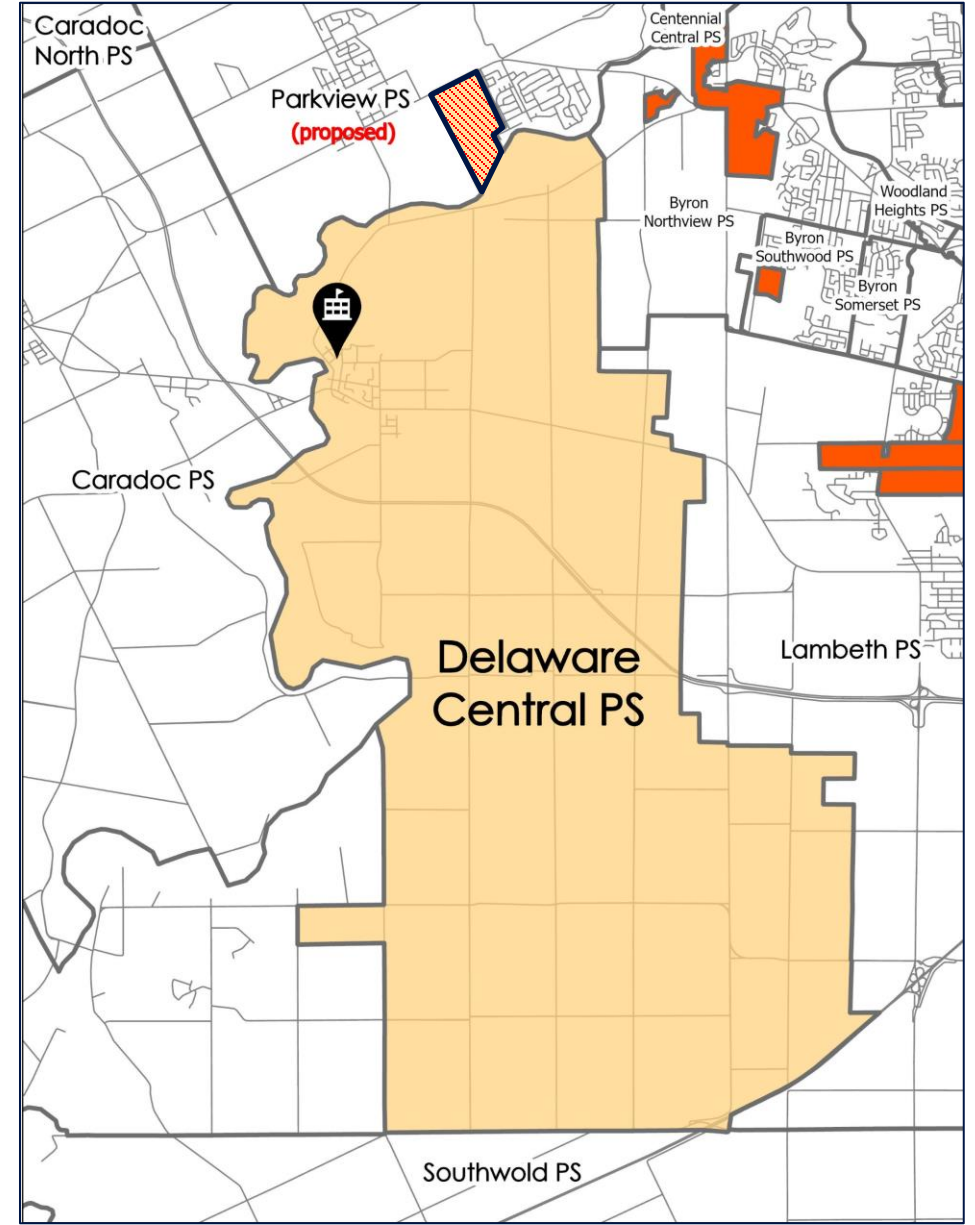

Middlesex Elementary Attendance Area Review (MEAR)

Middlesex Centre Council Meeting
November 1, 2023

Background

Delaware Central PS is experiencing enrolment pressure due to continued housing development in the Komoka-Kilworth portion of its attendance area.

An attendance area review is planned in order to accommodate students from Komoka-Kilworth at Parkview PS. Public consultation is planned to occur through the winter.

Interim accommodation measures have also been put into place to temporarily accommodate students while the attendance area review is undertaken.

Enrolment Cap at Delaware Central PS

Effective January 1, 2024, new families moving in or having yet to begin school in the Komoka-Kilworth portion of the current attendance area have been designated to attend Parkview PS.

This does not impact students from First Nations communities as Delaware Central PS offers Indigenous programming to students that is not available at Parkview PS.

 Capped area

Attendance Area Review

Delaware Central PS