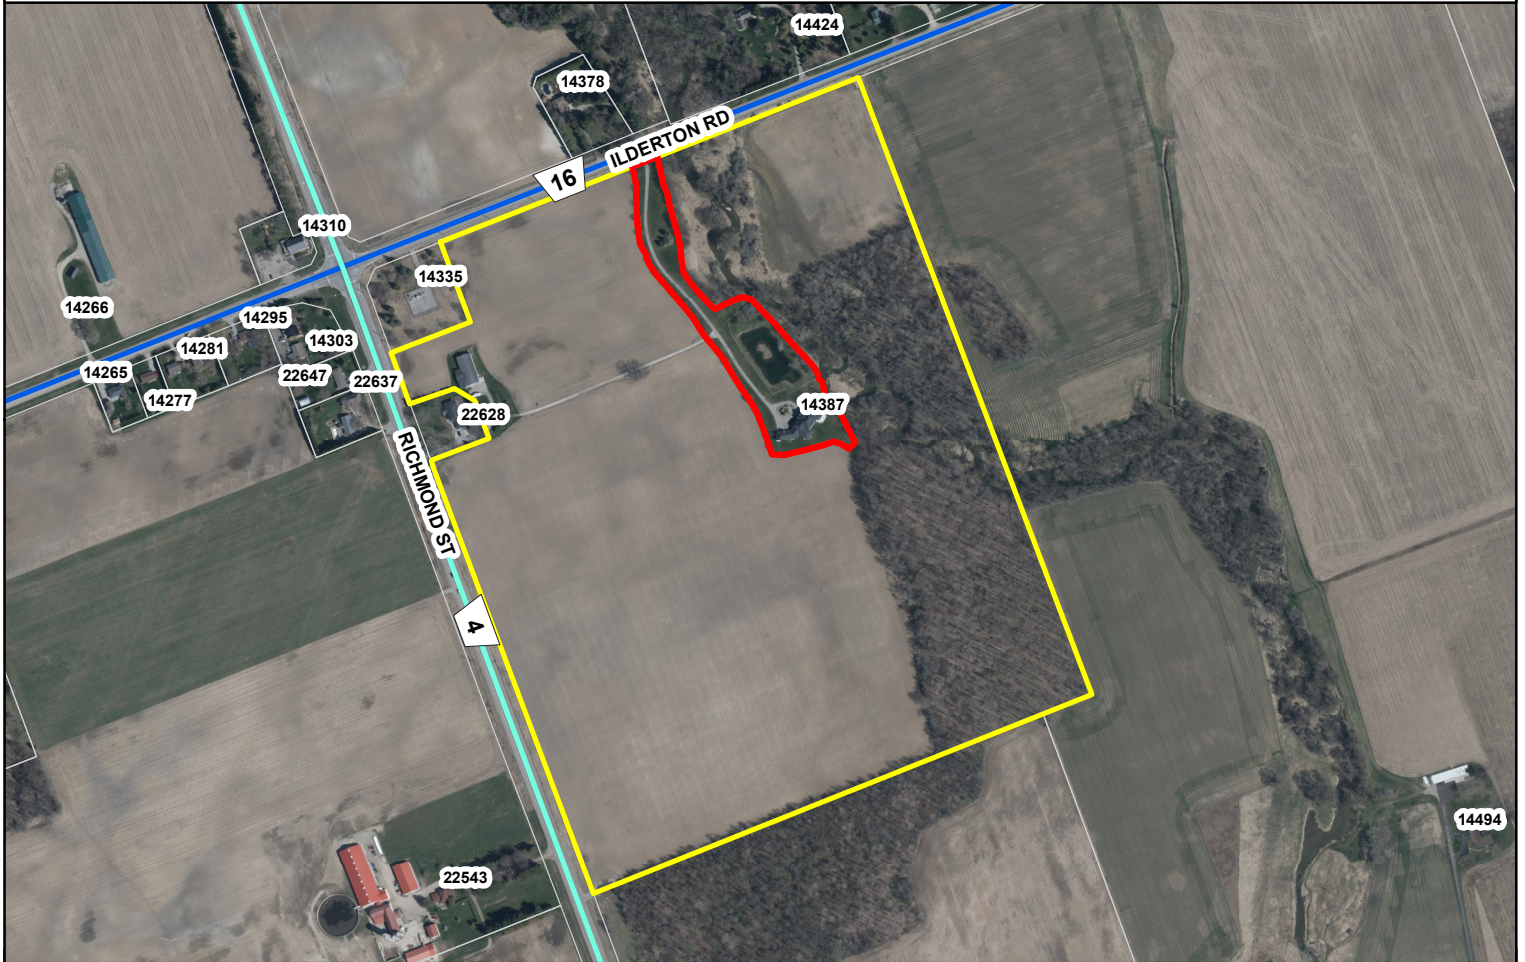

**middlesex  
centre**  
*in the centre of it all*

Location Map - Full Extent  
B20/2023: Farhi Farming Corporation  
Agent: Brown Beattie O'Donovan LLP  
14387 Ilderton Rd

### Legend

- Lands to be severed
- Lands to be retained
- Parcels