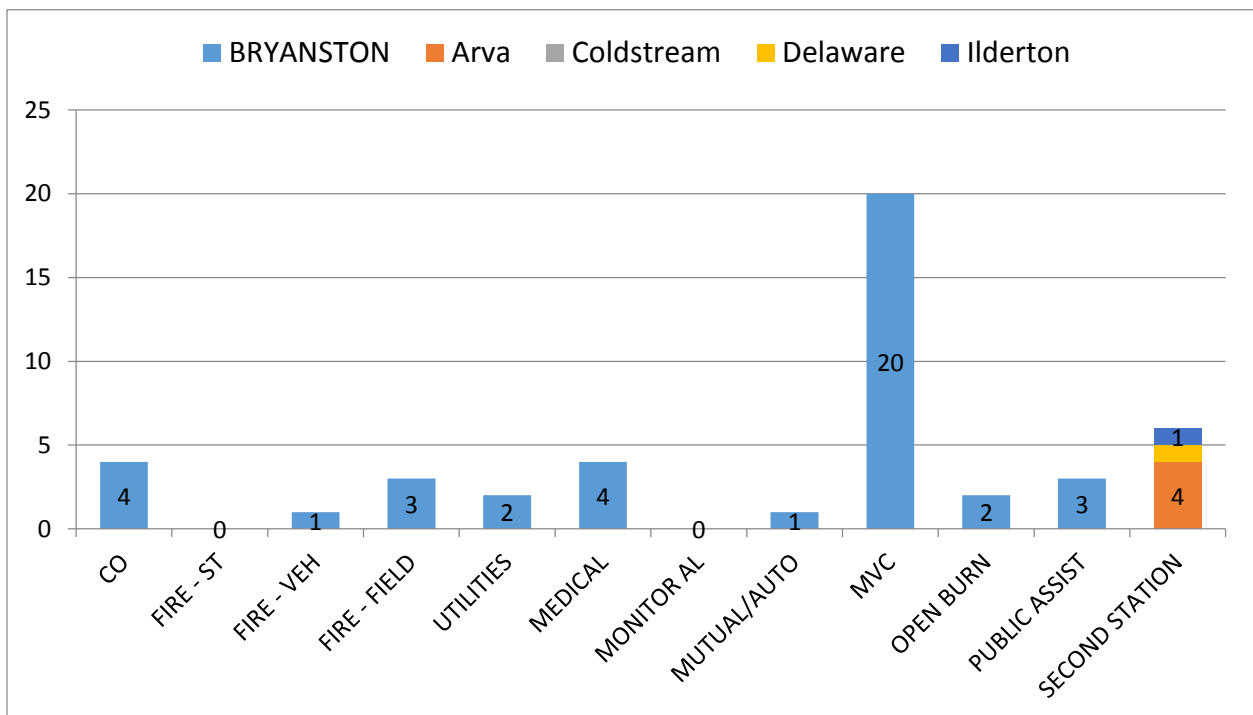

Schedule "A" - Comprehensive Breakdown of Call Volume and Response-type

Call Volume and Response-Type – Arva Station

Call Volume and Response-Type – Bryanston Station

Call Volume and Response-Type – Coldstream Station

Call Volume and Response-Type – Delaware Station

Call Volume and Response-Type – Ilderton Station