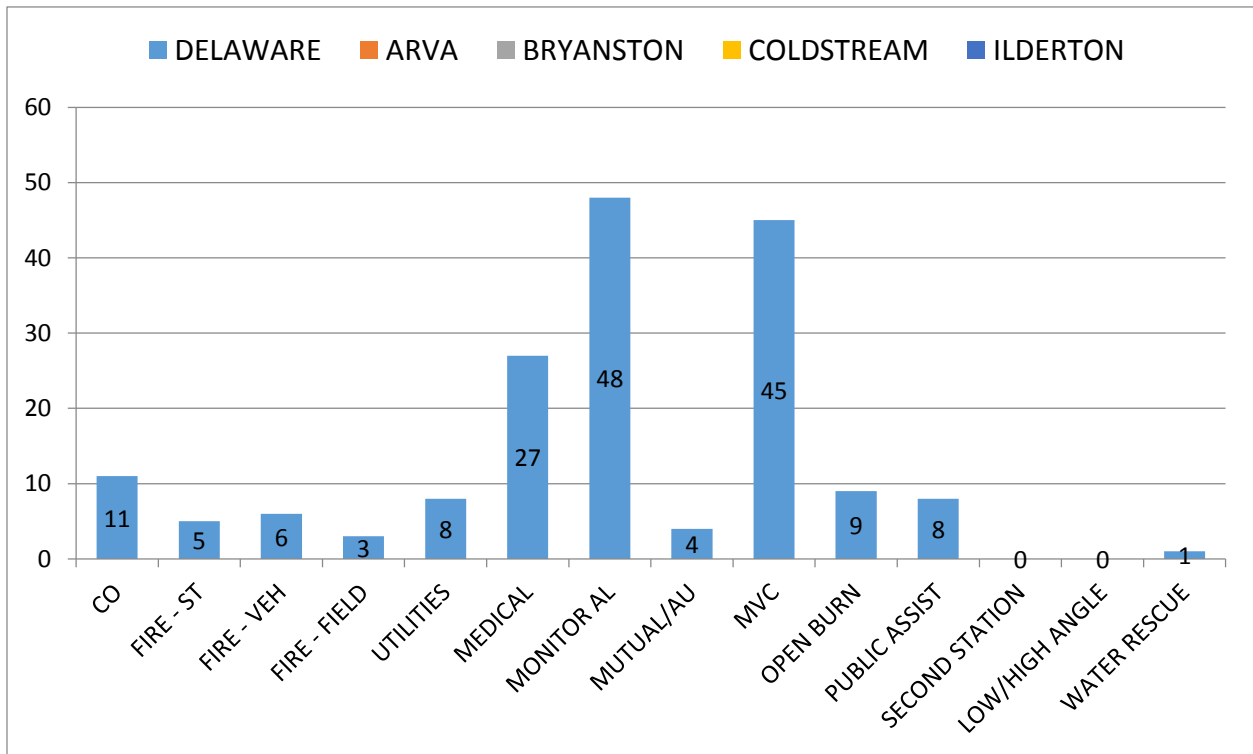

Schedule "A" - Comprehensive Breakdown of Call Volume and Response-type

Call Volume and Response-Type – Arva Station

Call Volume and Response-Type – Bryanston Station

Call Volume and Response-Type – Coldstream Station

Call Volume and Response-Type – Delaware Station

Call Volume and Response-Type – Ilderton Station