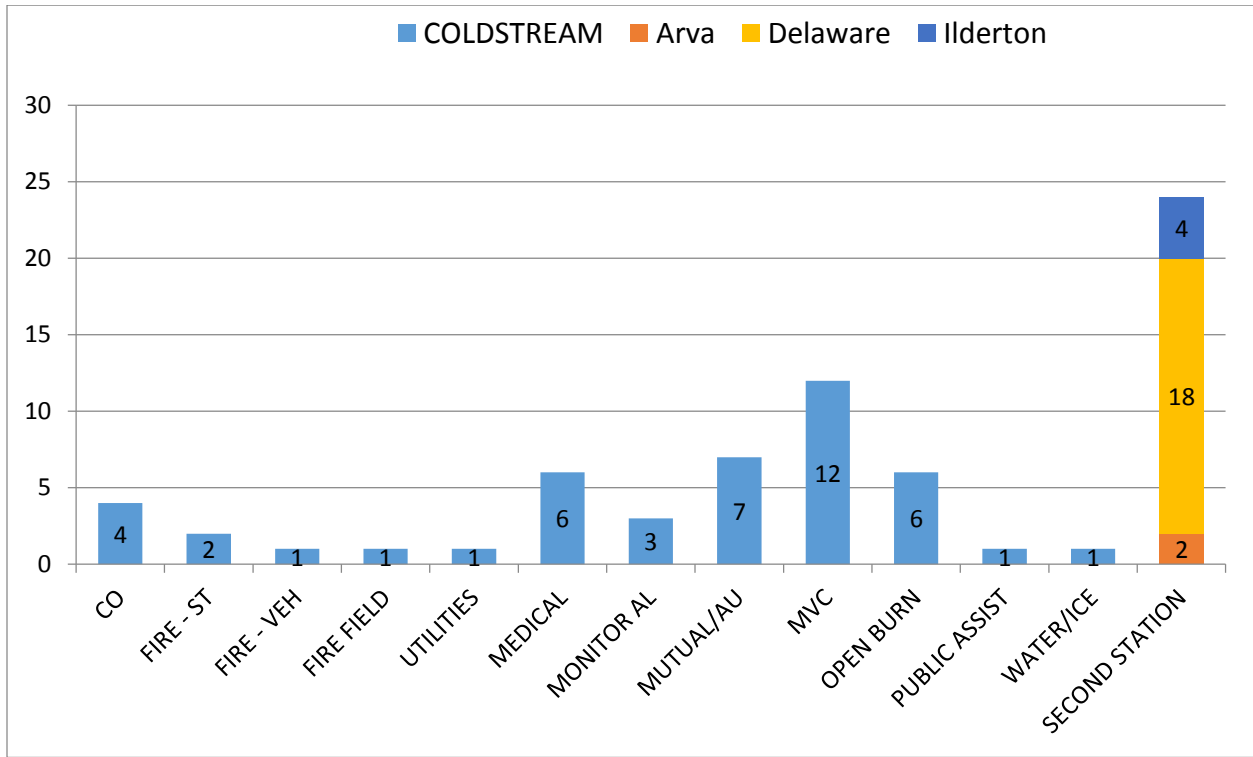

Schedule "A" - Comprehensive Breakdown of Call Volume and Response-type

Call Volume and Response-Type – Arva Station

Call Volume and Response-Type – Bryanston Station

Call Volume and Response-Type – Coldstream Station

Call Volume and Response-Type – Delaware Station

Call Volume and Response-Type – Ilderton Station