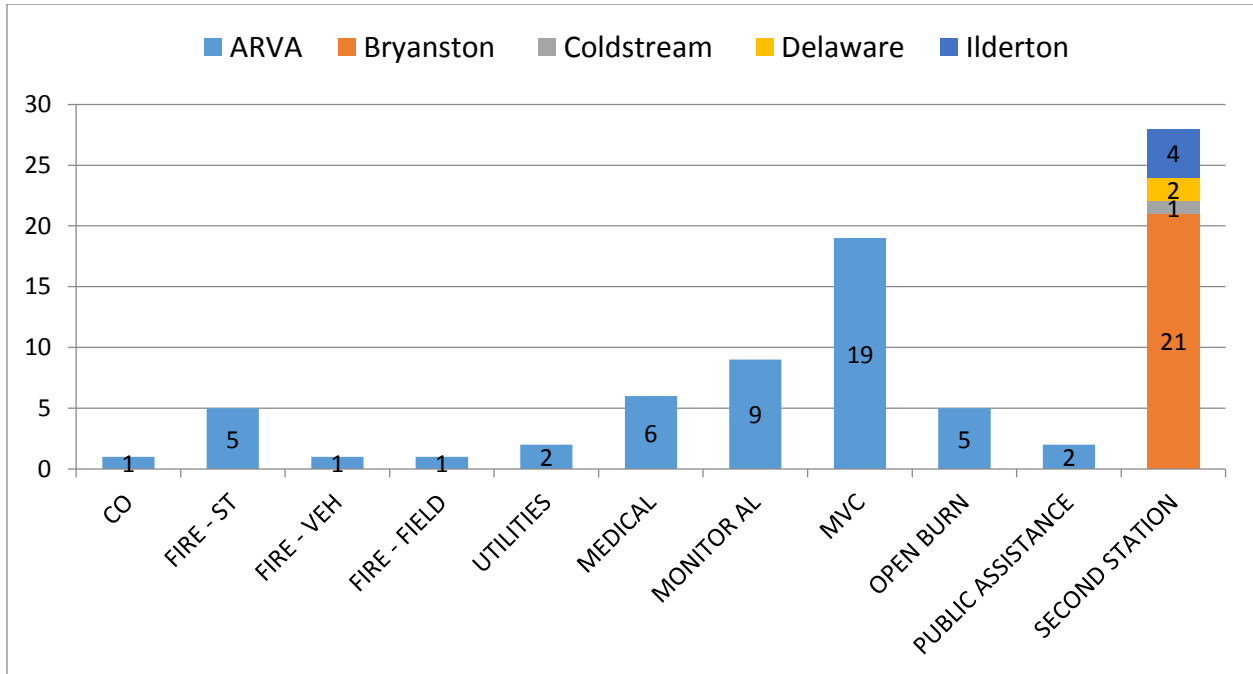

Schedule "A" - Comprehensive Breakdown of Call Volume and Response-type

Call Volume and Response-Type – Arva Station

Call Volume and Response-Type – Bryanston Station

Call Volume and Response-Type – Coldstream Station

Call Volume and Response-Type – Delaware Station

Call Volume and Response-Type – Ilderton Station