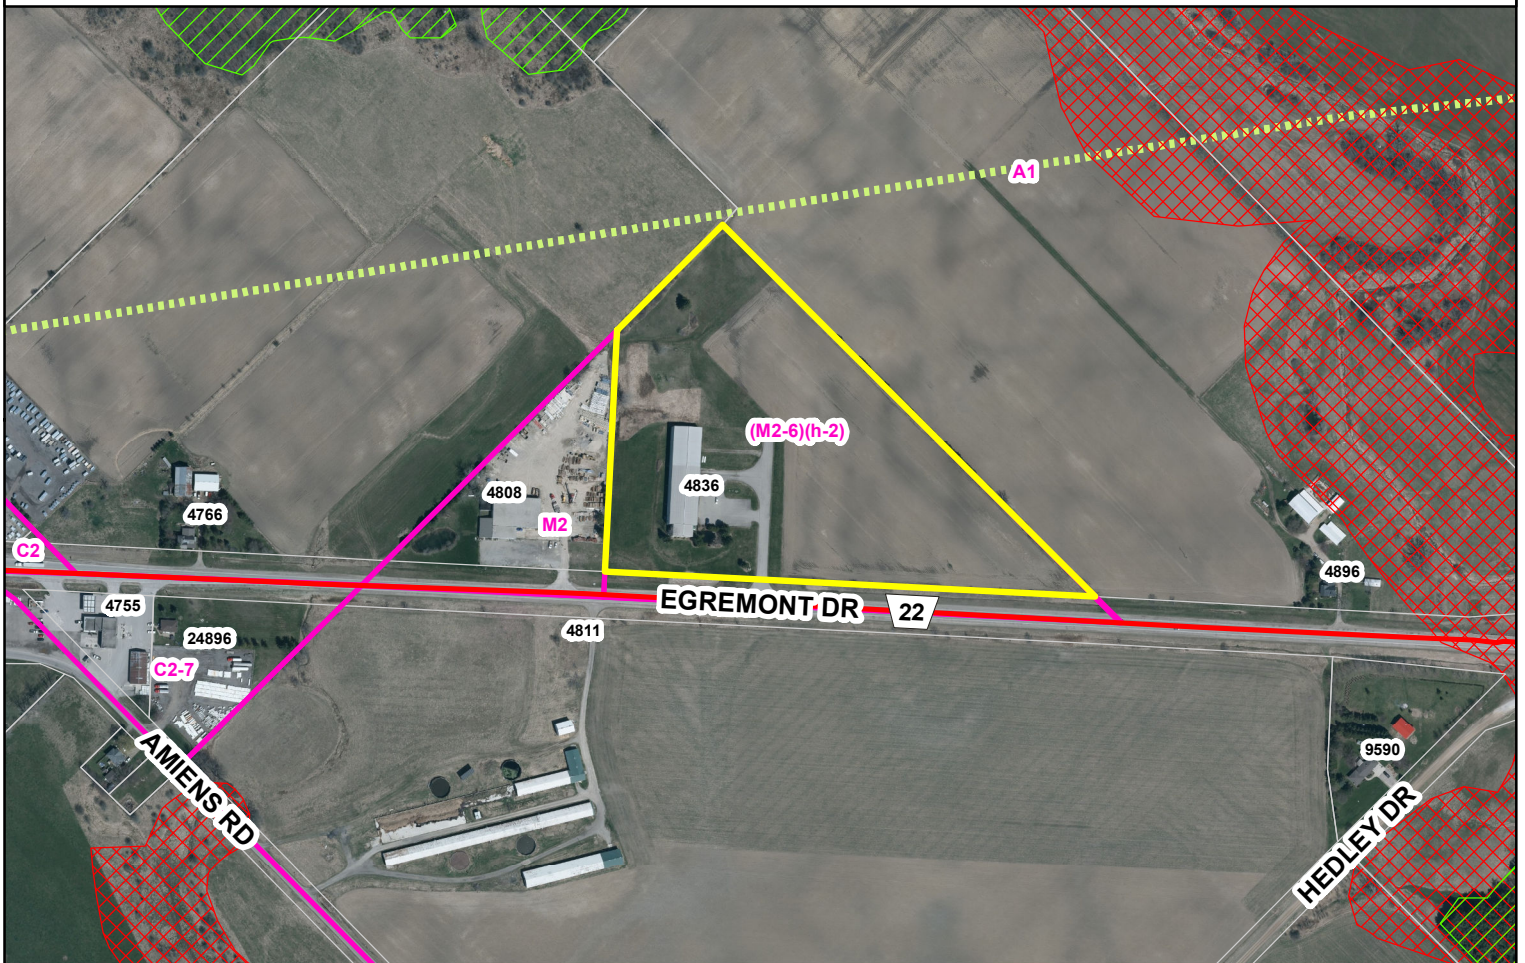

**middlesex  
centre**  
*in the centre of it all*

Location Map - Full Extent  
Hold Removal: Proskairos Inc. (Paul Lofgren)  
4836 Egremont Drive

### Legend

-  Lands subject to hold removal
-  Zone Boundary
-  Parcels
-  CA Regulated Area

 Significant Woodlands

 Esso Imperial Oil

### Road Classification

 Four Lane Arterial