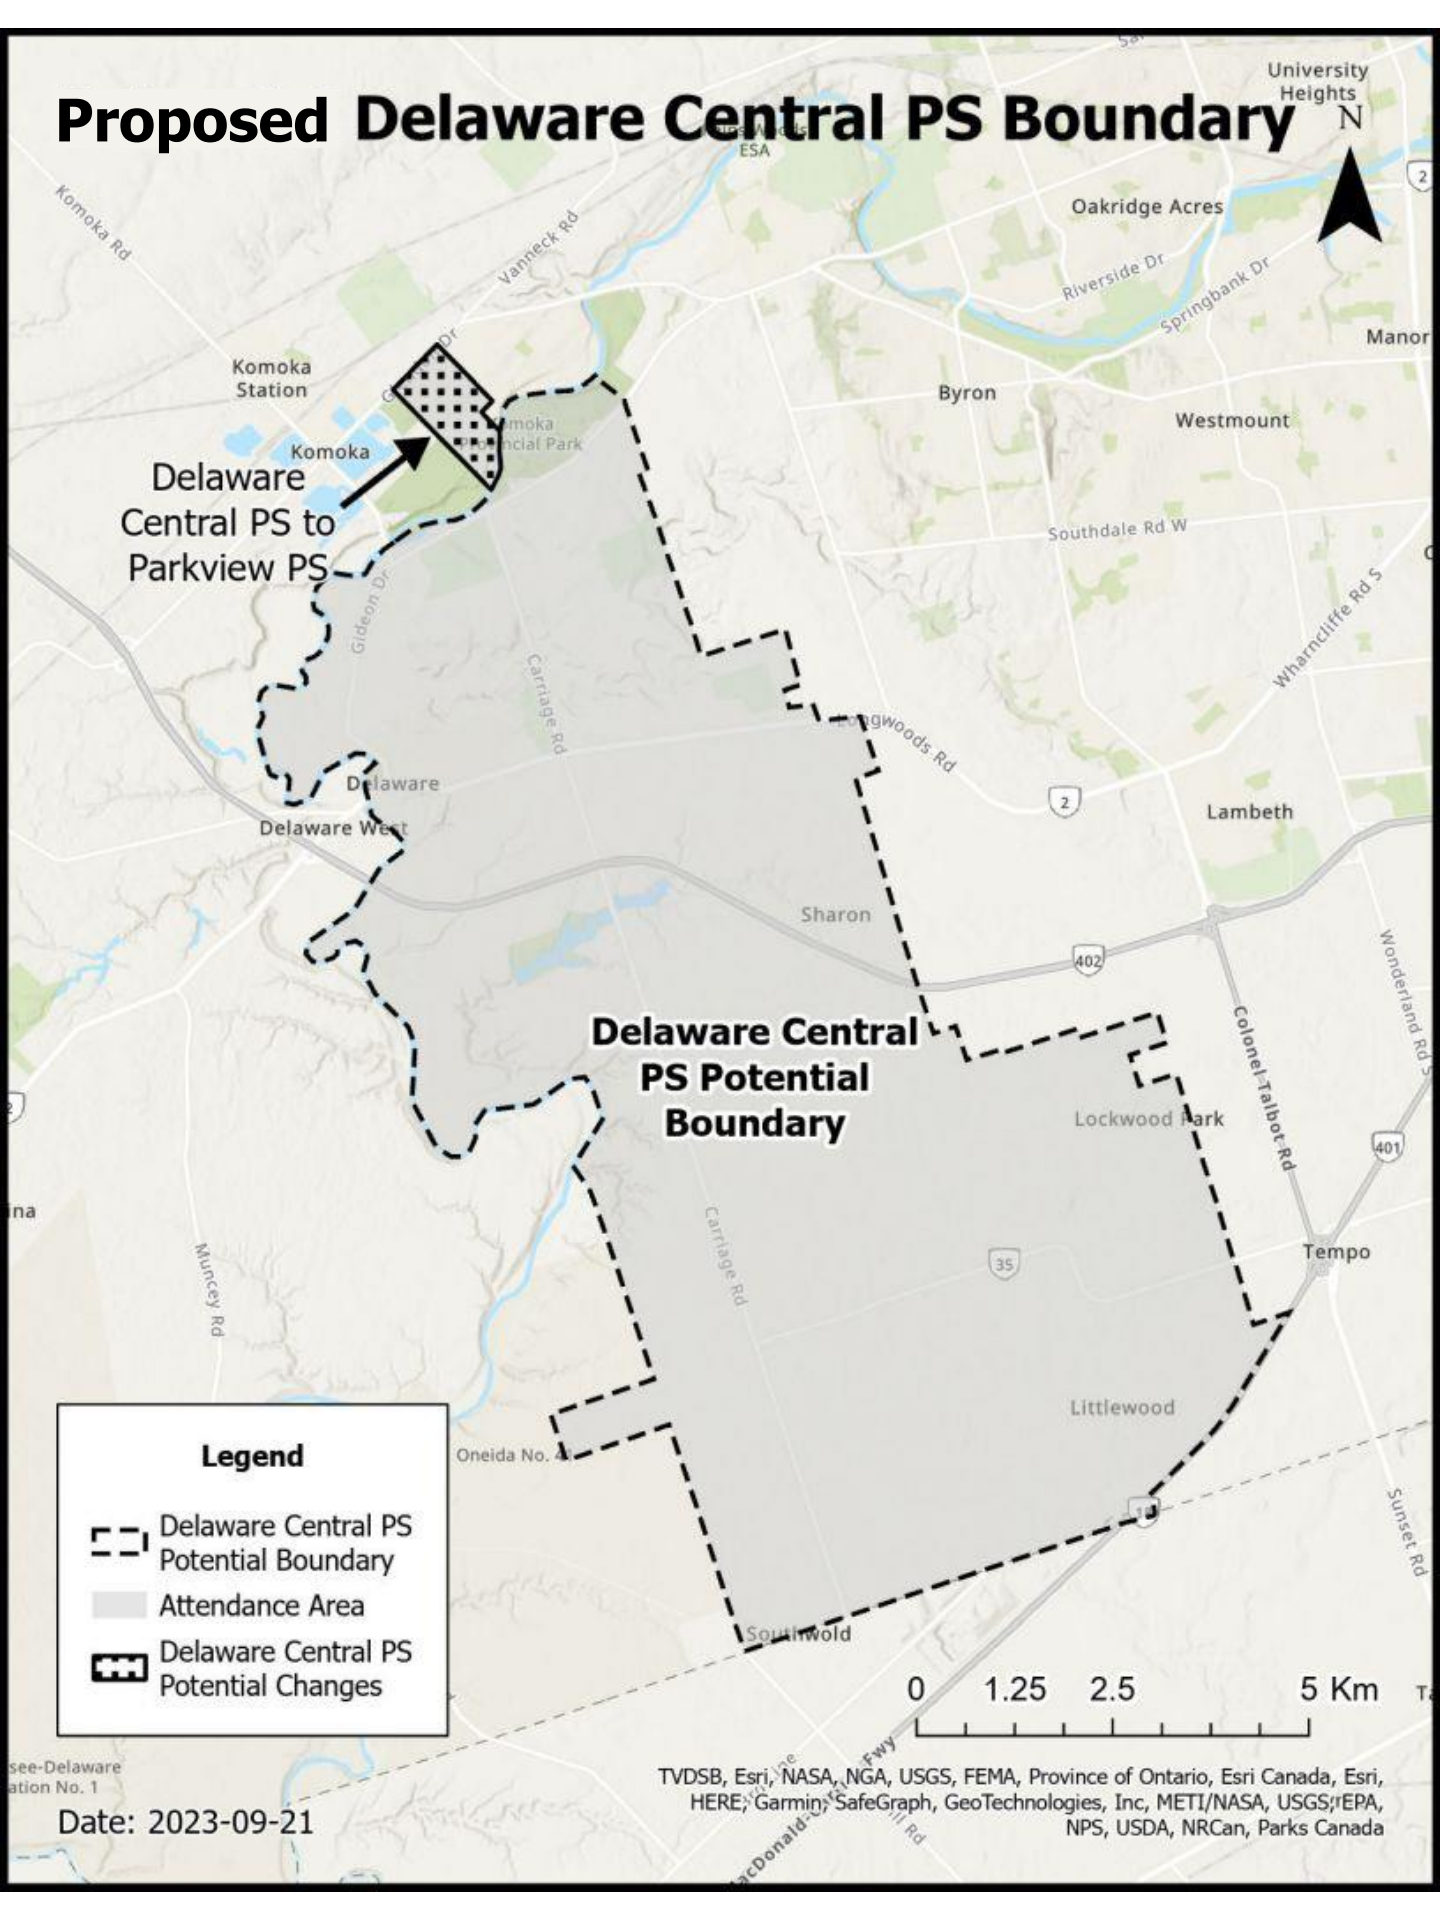

## **News release**

**June 27, 2024**

Thames Valley's Board of Trustees has approved boundary changes for Delaware Central and Parkview Public Schools, effective September 2025.

On June 25, trustees accepted and approved the final report of the Middlesex Elementary Panel Attendance Area Review (MEAAR). The review sought to address enrolment pressure at Delaware Central Public School.

As part of this review, it set new boundaries for both schools and changed the home school for some students in Komoka-Kilworth from Delaware Central Public School to Parkview Public School.

For a list of the approved motions, please visit [www.tvdsb.ca/MEAAR](http://www.tvdsb.ca/MEAAR).

# Proposed Delaware Central PS Boundary

**Legend**

- Delaware Central PS Potential Boundary
- Attendance Area
- ▣ Delaware Central PS Potential Changes

Date: 2023-09-21

TVDSB, Esri, NASA, NGA, USGS, FEMA, Province of Ontario, Esri Canada, Esri, HERE, Garmin, SafeGraph, GeoTechnologies, Inc, METI/NASA, USGS, EPA, NPS, USDA, NRCAN, Parks Canada

# Proposed Parkview PS Boundary