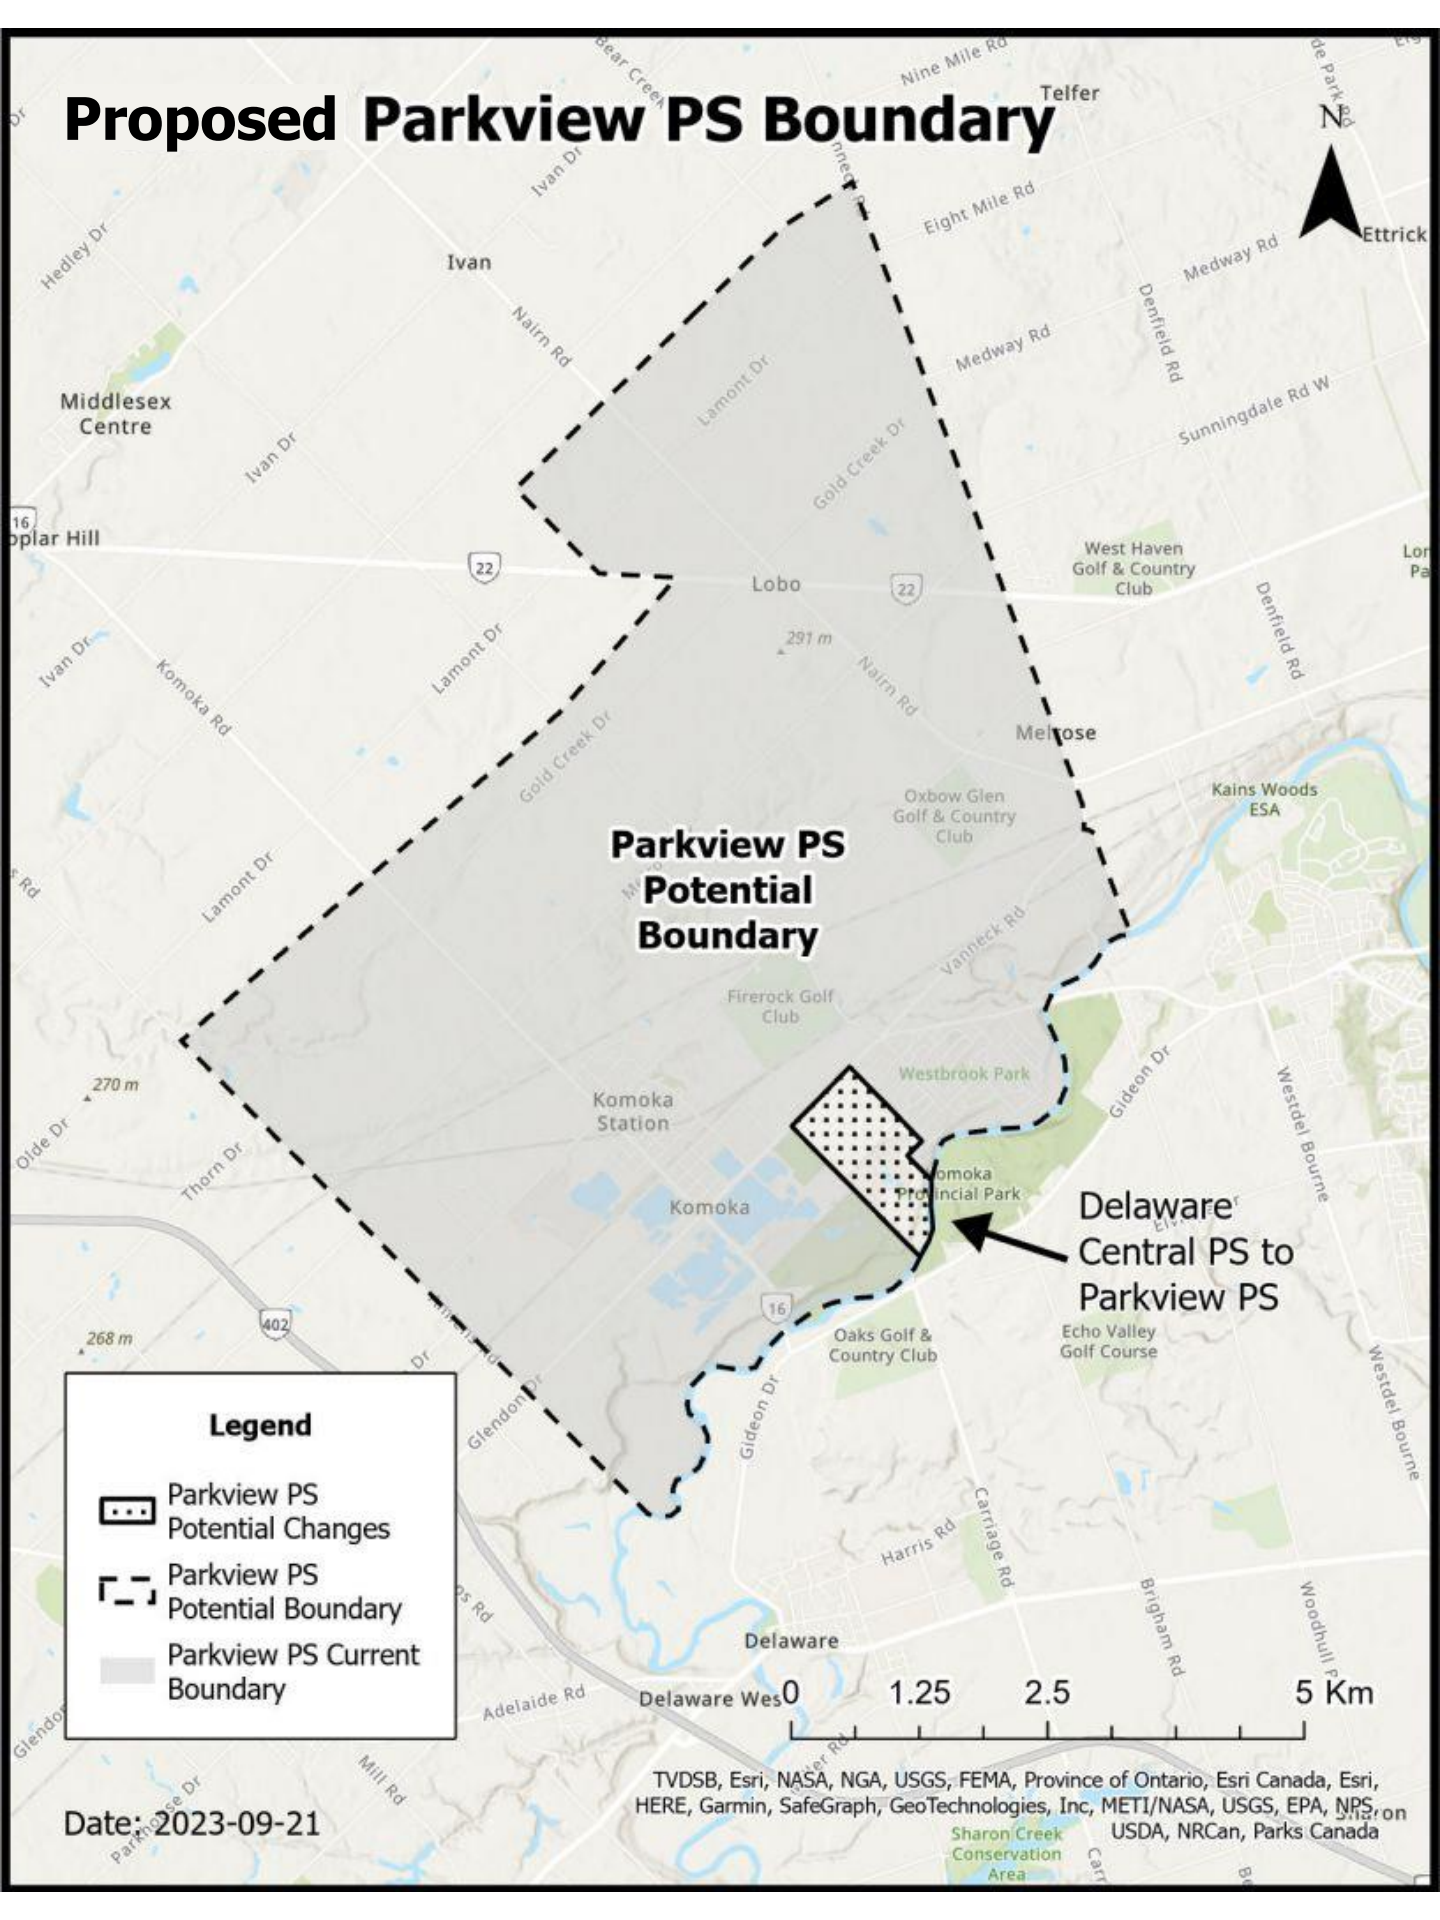

## **News release**

**June 27, 2024**

Thames Valley's Board of Trustees has approved boundary changes for Delaware Central and Parkview Public Schools, effective September 2025.

On June 25, trustees accepted and approved the final report of the Middlesex Elementary Panel Attendance Area Review (MEAAR). The review sought to address enrolment pressure at Delaware Central Public School.

As part of this review, it set new boundaries for both schools and changed the home school for some students in Komoka-Kilworth from Delaware Central Public School to Parkview Public School.

For a list of the approved motions, please visit [www.tvdsb.ca/MEAAR](http://www.tvdsb.ca/MEAAR).

# Proposed Delaware Central PS Boundary

**Legend**

- Delaware Central PS Potential Boundary
- Attendance Area
- ▣ Delaware Central PS Potential Changes

Date: 2023-09-21

TVDSB, Esri, NASA, NGA, USGS, FEMA, Province of Ontario, Esri Canada, Esri, HERE, Garmin, SafeGraph, GeoTechnologies, Inc, METI/NASA, USGS, EPA, NPS, USDA, NRCAN, Parks Canada

# Proposed Parkview PS Boundary