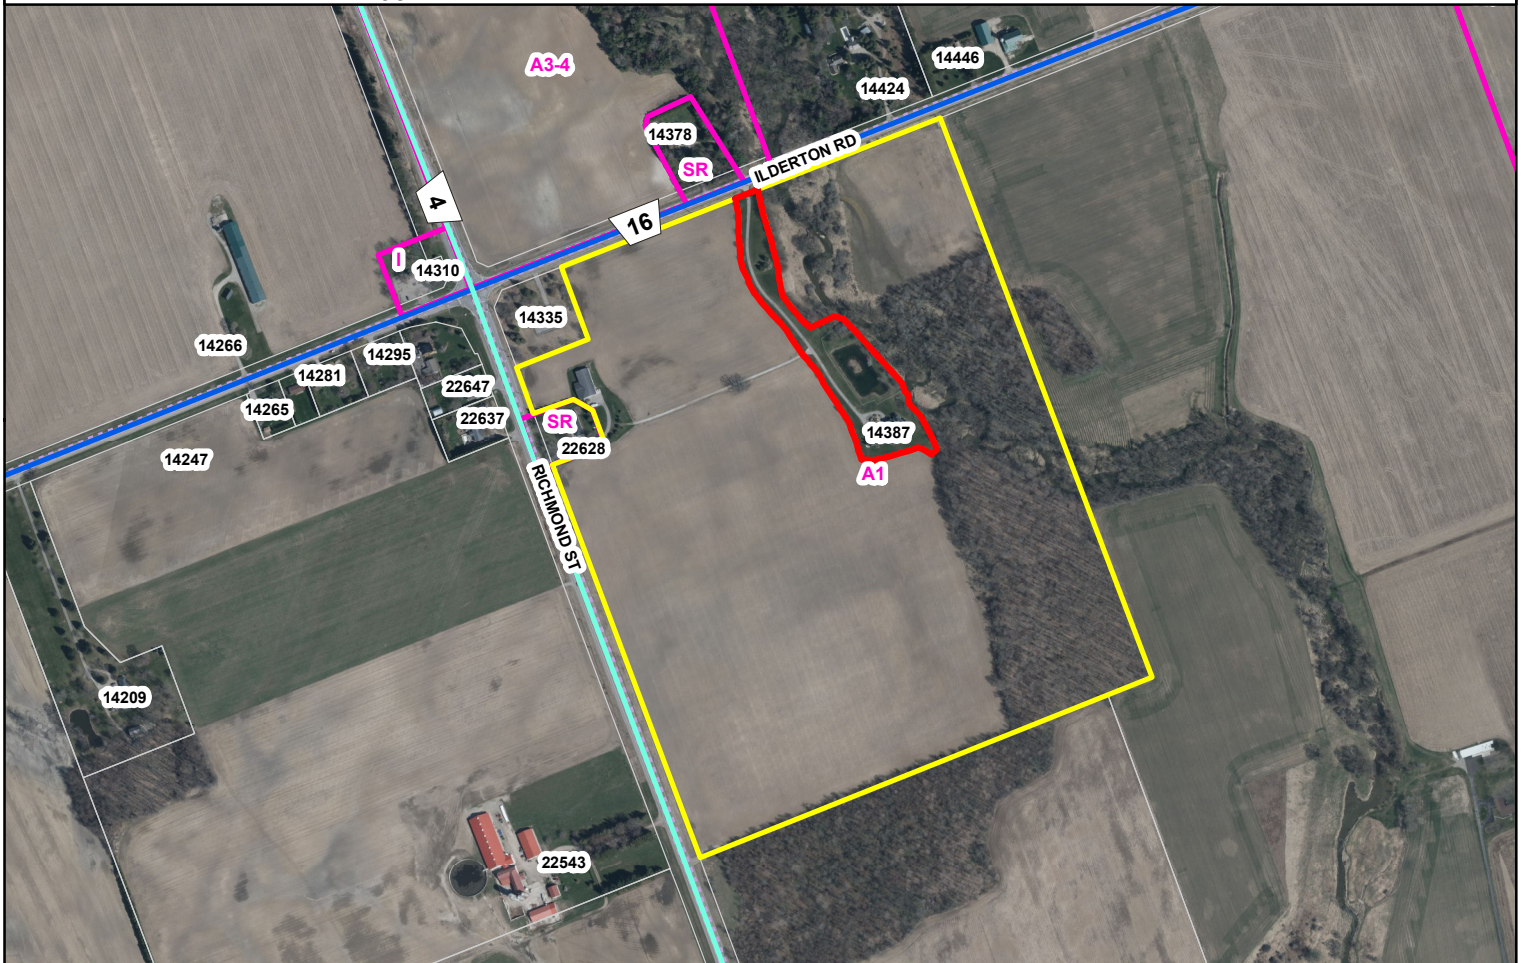

**middlesex  
centre**  
*in the centre of it all*

Location Map - Full Extent  
ZBA 9/2024: Farhi Farming Corporation  
Agent: Jack M. Sousa  
14387 Ilderton Road

### Legend

- Lands to be rezoned from 'Agricultural (A1)' zone to 'Agricultural-No Residence (A3)' zone
- Lands to be rezoned from 'Agricultural (A1)' zone to 'Surplus Residential (SR)' zone
- Zone Boundary
- Parcels

### Road Classification

- Provincial Highway
- Arterial