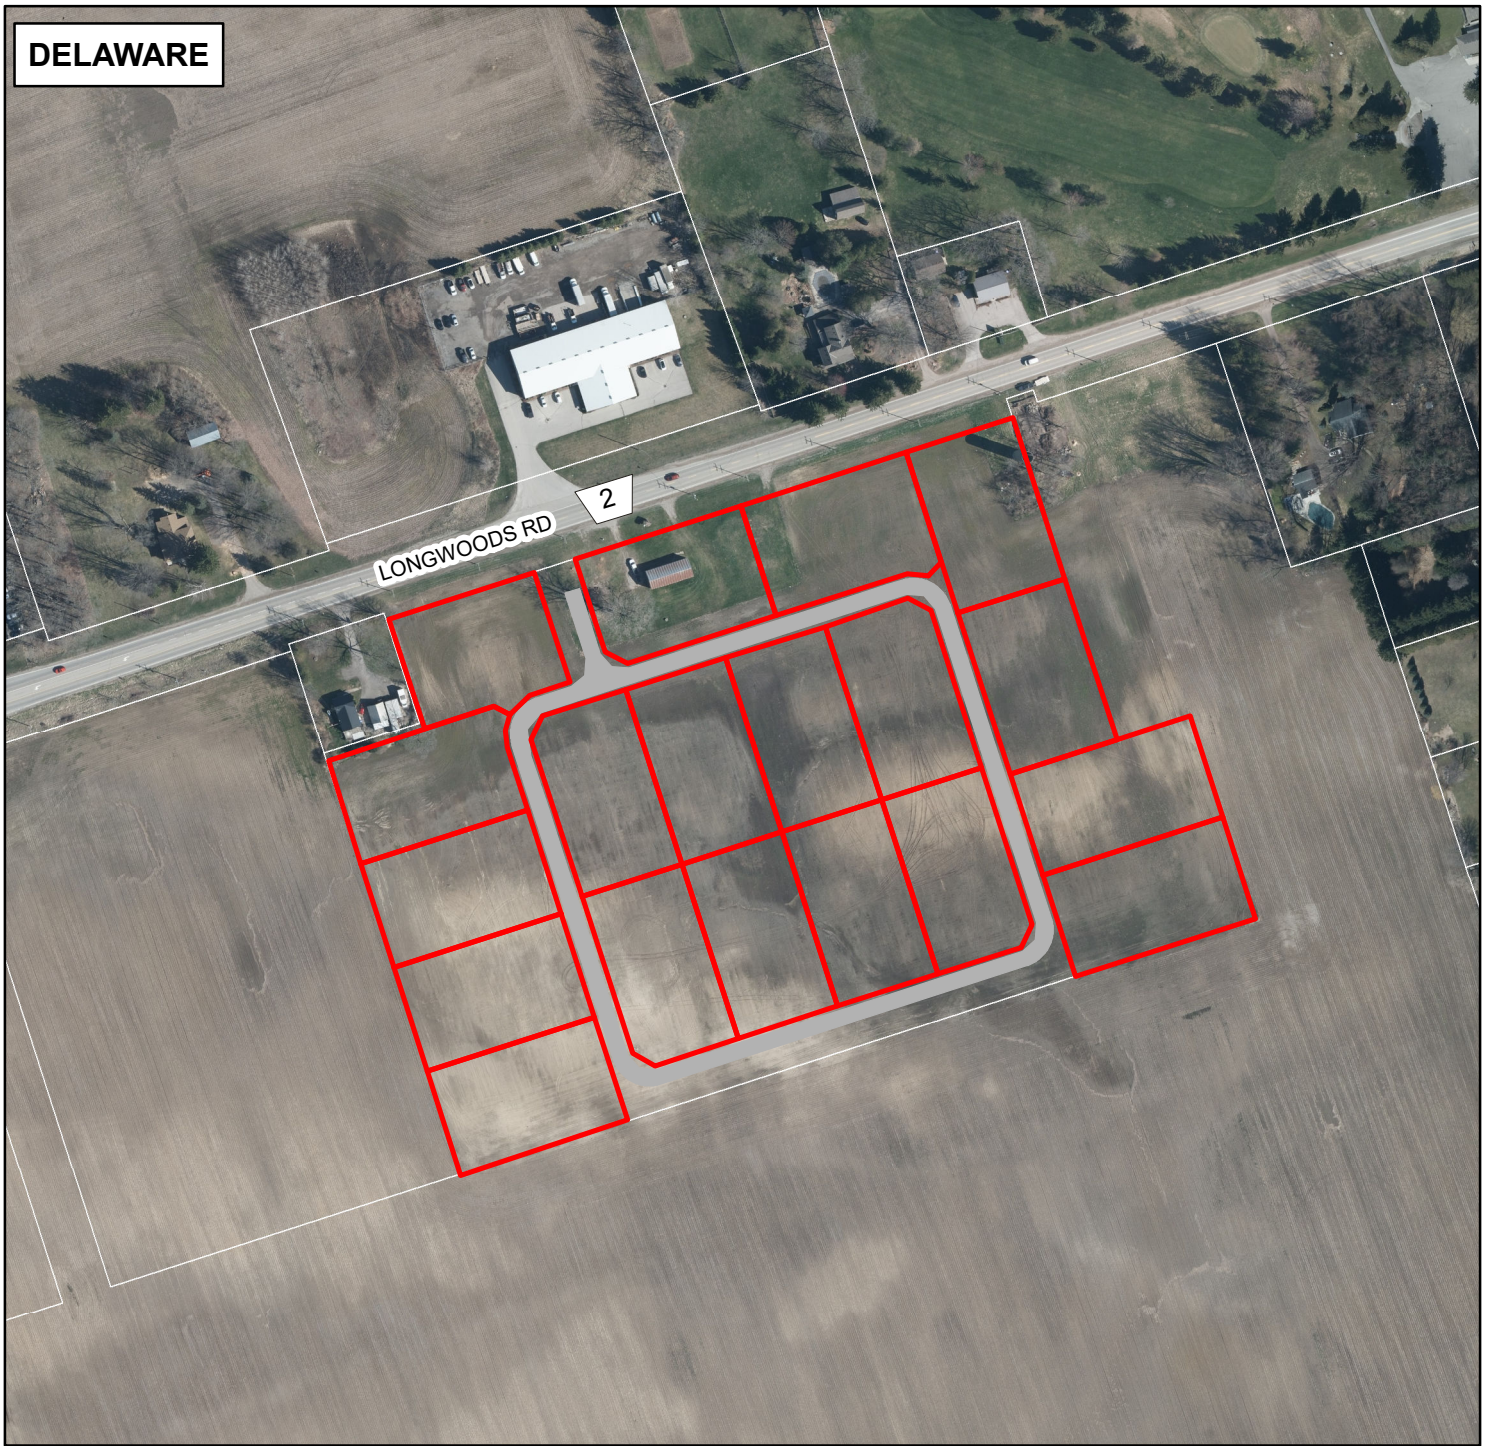

DELAWARE

LOCATION MAP

Description:
Proposed Plan of Condominium
Municipality of Middlesex Centre

File Number:
39T-MC-CDM2002

Prepared by: Planning Department
The County of Middlesex, January 24, 2024.

LEGEND

 Subject Lands