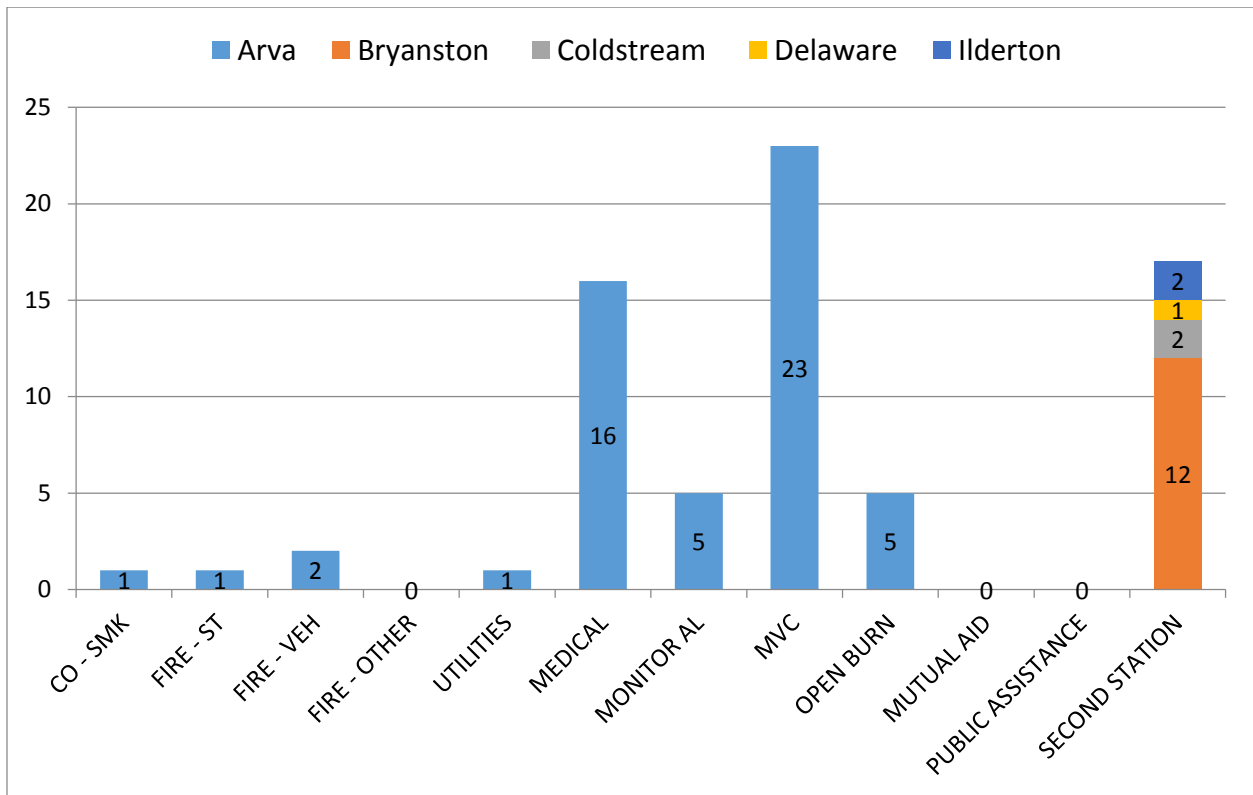

Schedule "A" - Comprehensive Breakdown of Call Volume and Response-type

Call Volume and Response-Type – Arva Station

Call Volume and Response-Type – Bryanston Station

Schedule "A" - Comprehensive Breakdown of Call Volume and Response-type

Call Volume and Response-Type – Coldstream Station

Call Volume and Response-Type – Delaware Station

Schedule "A" - Comprehensive Breakdown of Call Volume and Response-type

Call Volume and Response-Type – Ilderton Station