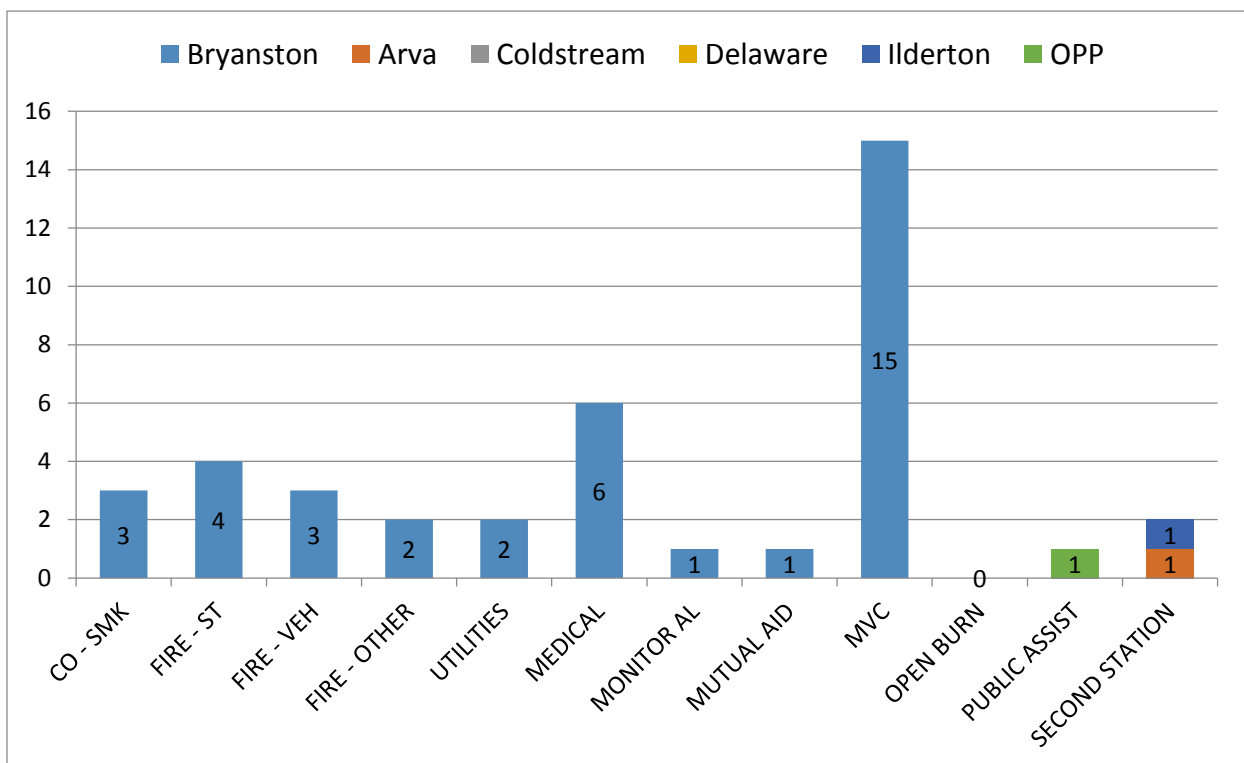

Schedule "A" - Comprehensive Breakdown of Call Volume and Response-type

Call Volume and Response-Type – Arva Station

Call Volume and Response-Type – Bryanston Station

Schedule "A" - Comprehensive Breakdown of Call Volume and Response-type

Call Volume and Response-Type – Coldstream Station

Call Volume and Response-Type – Delaware Station

Schedule "A" - Comprehensive Breakdown of Call Volume and Response-type

Call Volume and Response-Type – Ilderton Station