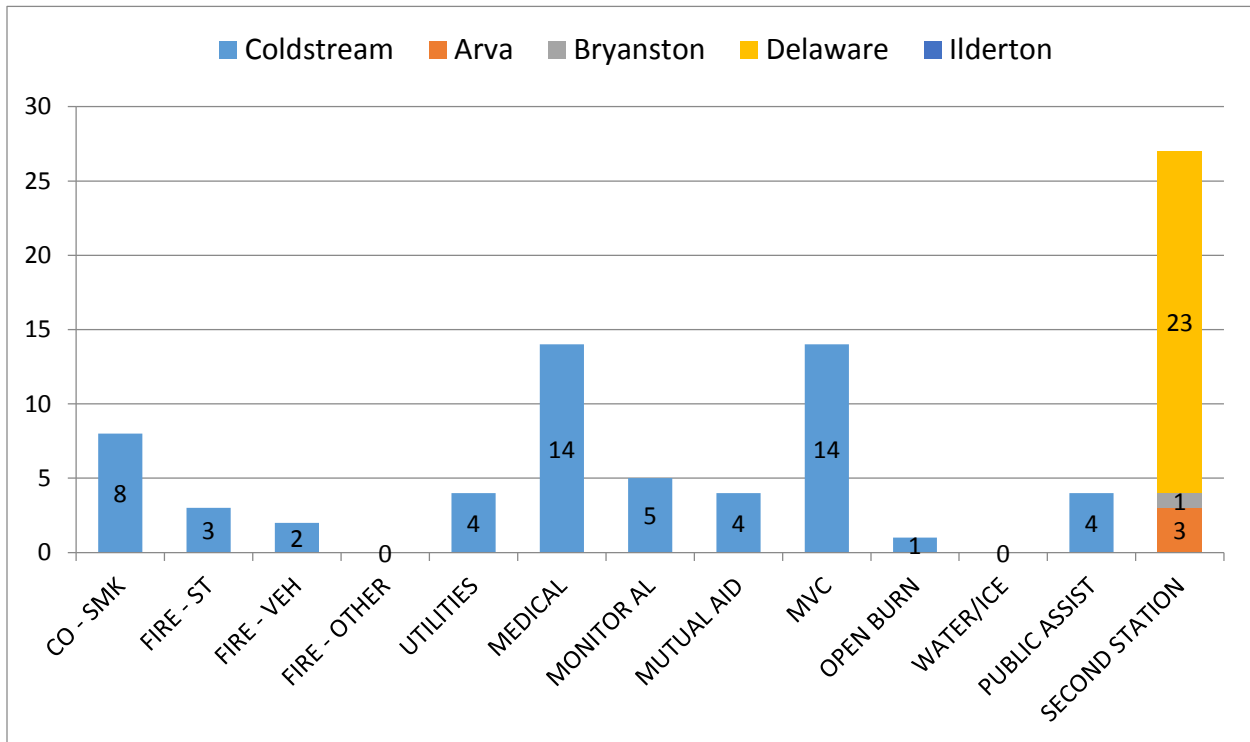

Schedule "A" - Comprehensive Breakdown of Call Volume and Response-type

Call Volume and Response-Type – Arva Station

Call Volume and Response-Type – Bryanston Station

Schedule "A" - Comprehensive Breakdown of Call Volume and Response-type

Call Volume and Response-Type – Coldstream Station

Call Volume and Response-Type – Delaware Station

Schedule "A" - Comprehensive Breakdown of Call Volume and Response-type

Call Volume and Response-Type – Ilderton Station