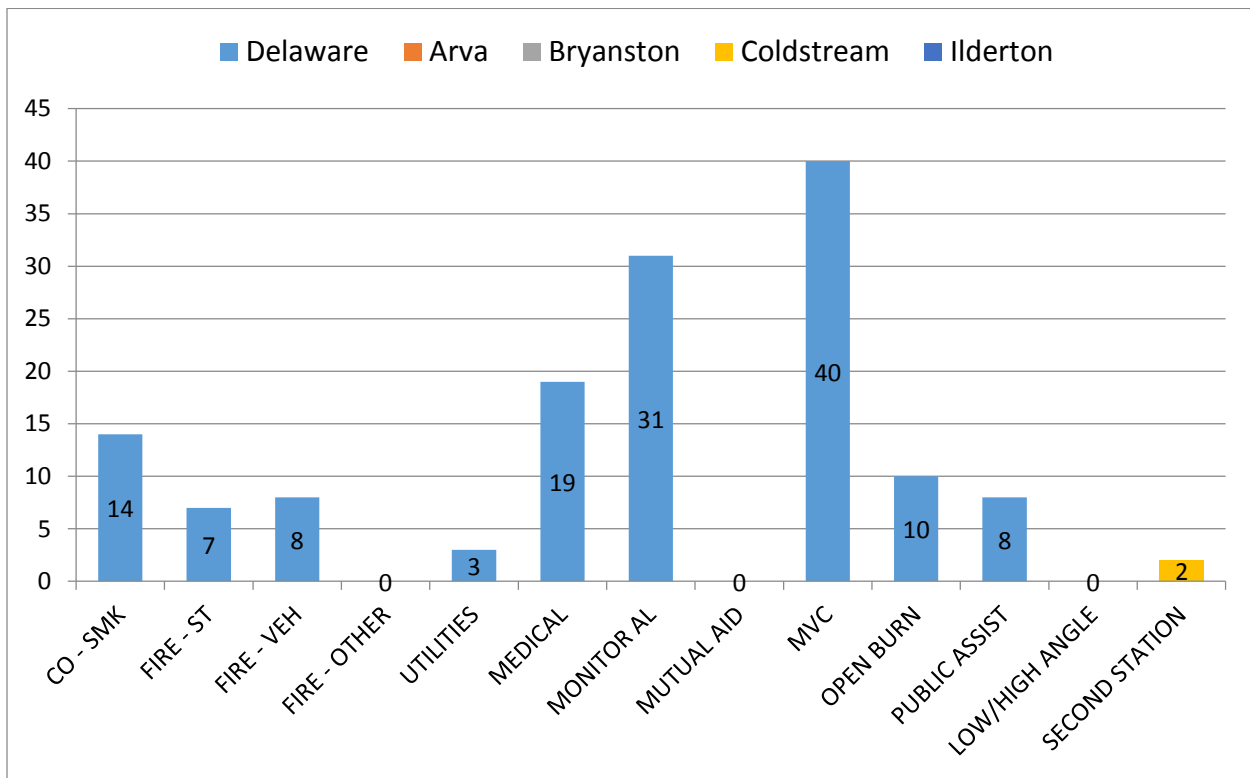

Schedule "A" - Comprehensive Breakdown of Call Volume and Response-type

Call Volume and Response-Type – Arva Station

Call Volume and Response-Type – Bryanston Station

Schedule "A" - Comprehensive Breakdown of Call Volume and Response-type

Call Volume and Response-Type – Coldstream Station

Call Volume and Response-Type – Delaware Station

Schedule "A" - Comprehensive Breakdown of Call Volume and Response-type

Call Volume and Response-Type – Ilderton Station